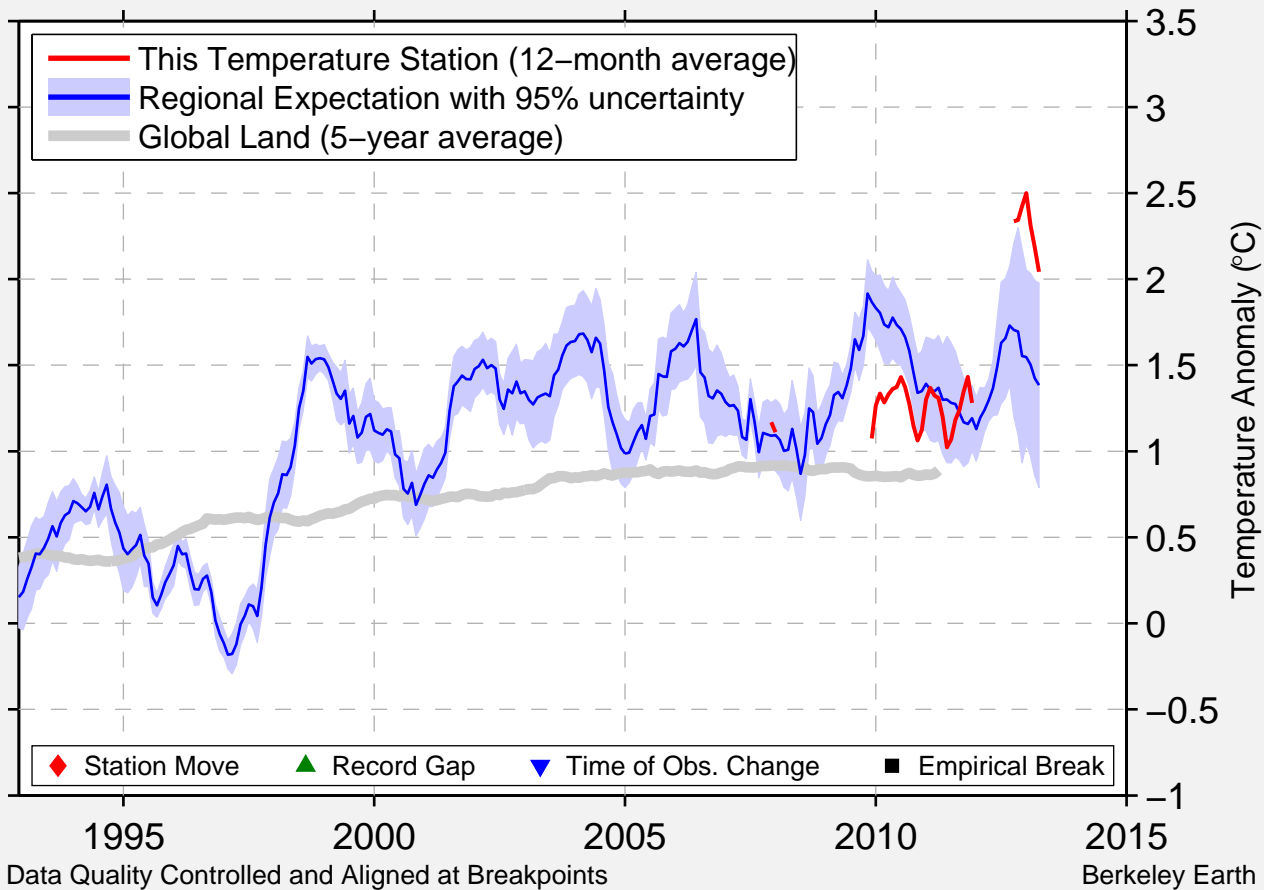

MINAB

27.117 N, 57.100 E (Iran)

Data Quality Controlled and Aligned at Breakpoints

Berkeley Earth