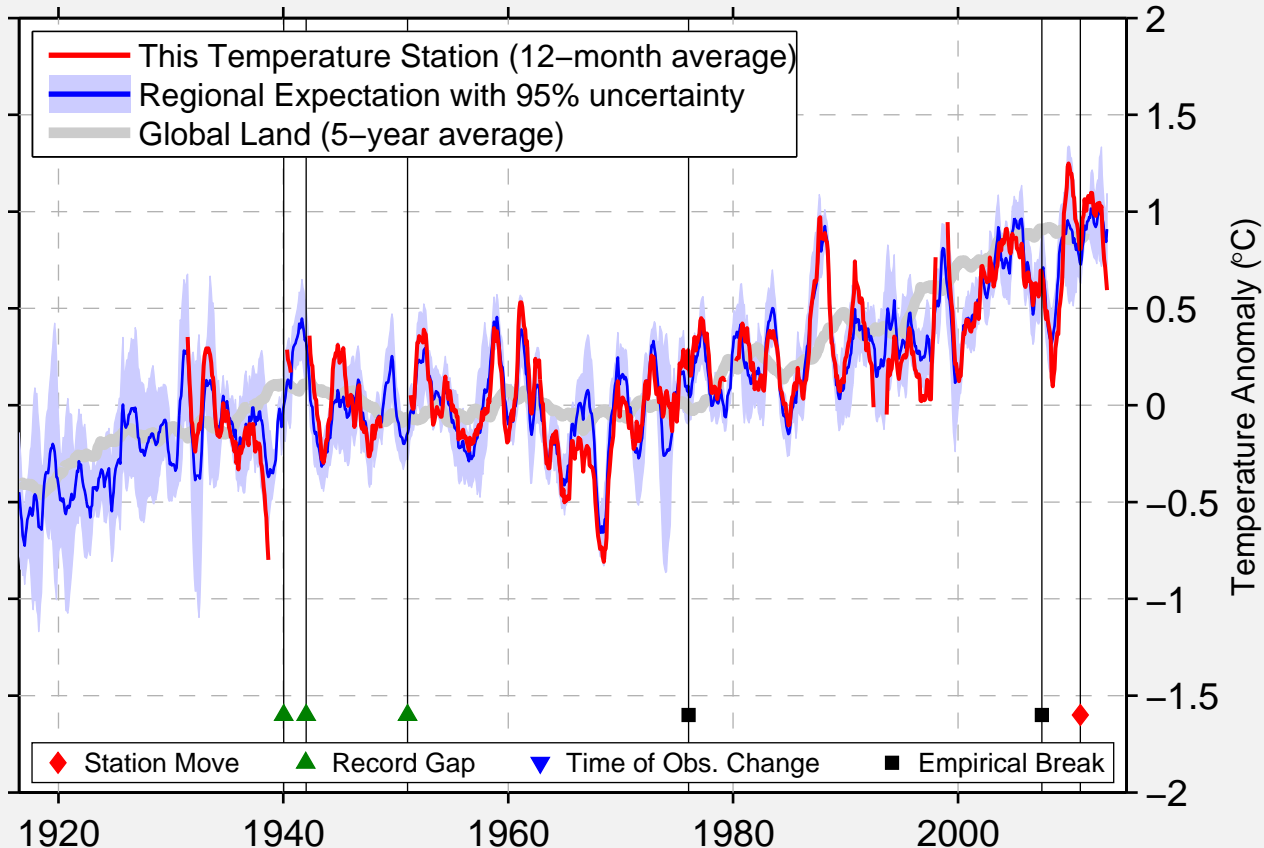

# MOMBASA INTERNATIONAL AIRPORT

4.021 S, 39.596 E (Kenya)

Data Quality Controlled and Aligned at Breakpoints

Berkeley Earth