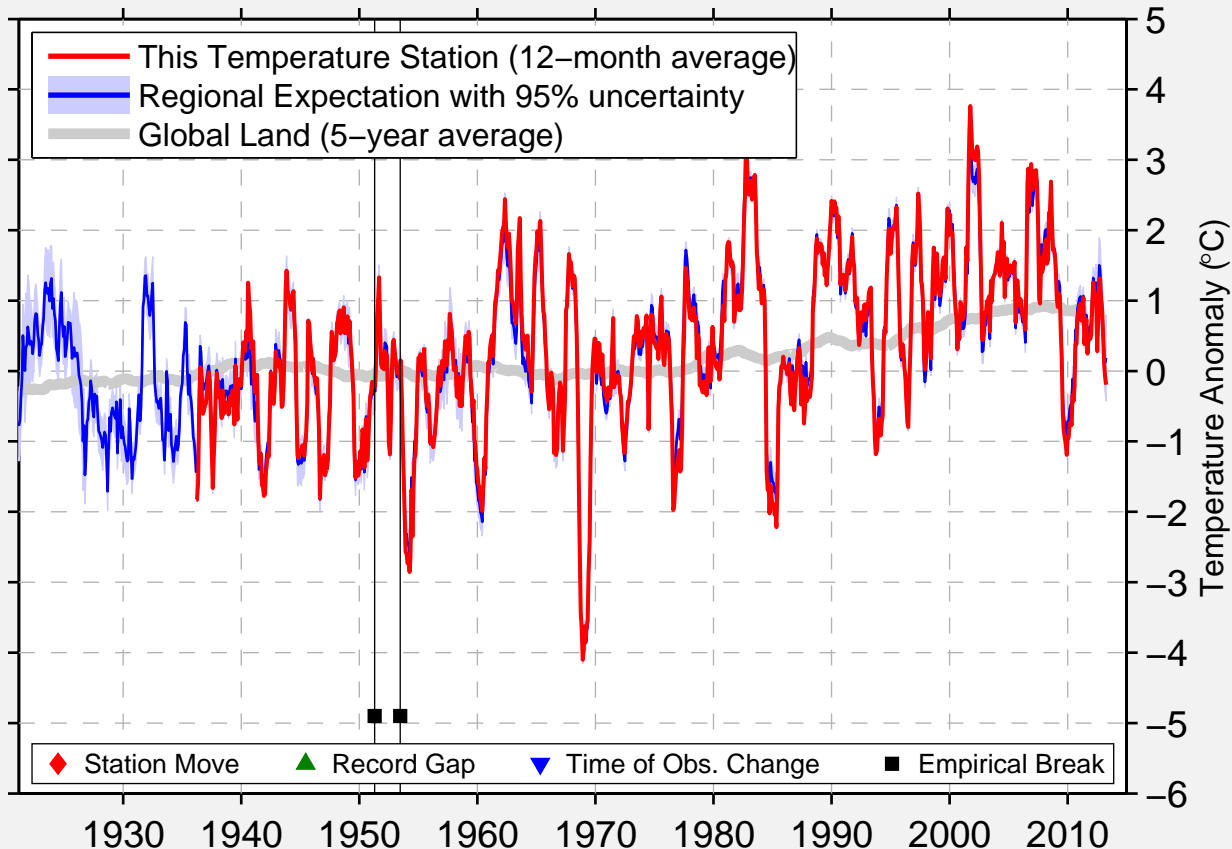

ERTIS (IRTYSHSK)

53.353 N, 75.452 E (Kazakhstan)

Data Quality Controlled and Aligned at Breakpoints

Berkeley Earth