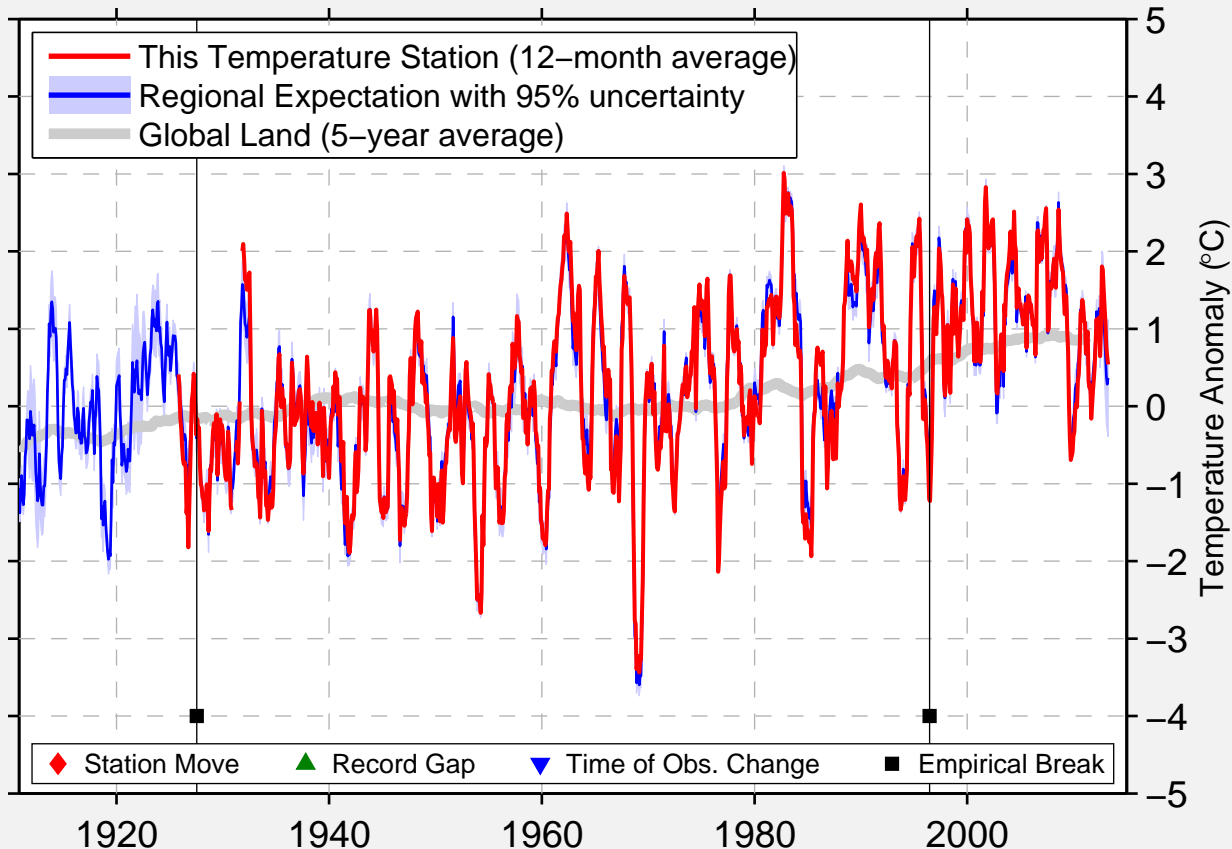

KOKSHETAY

53.283 N, 69.383 E (Kazakhstan)

Data Quality Controlled and Aligned at Breakpoints

Berkeley Earth