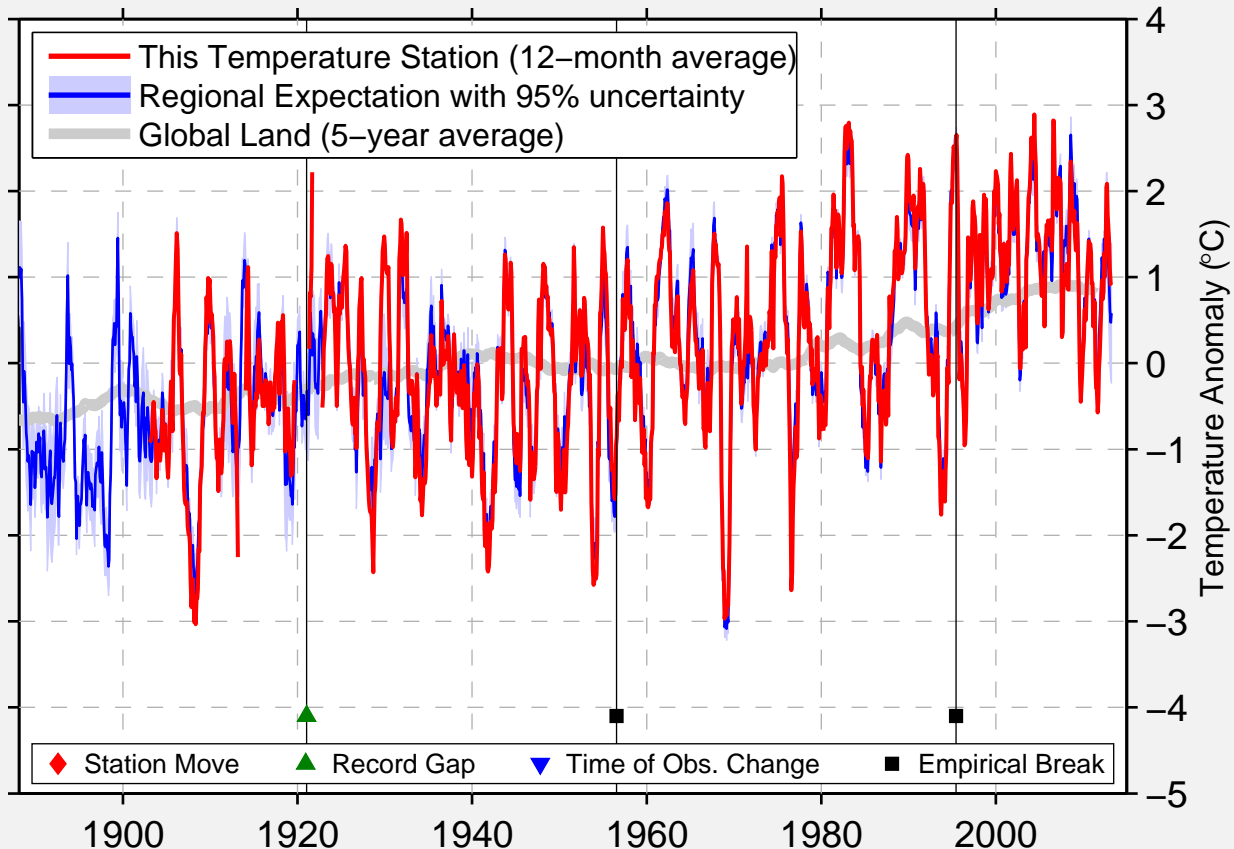

# KUSTANAI (KUSTANAJ)

53.204 N, 63.628 E (Kazakhstan)

Data Quality Controlled and Aligned at Breakpoints

Berkeley Earth