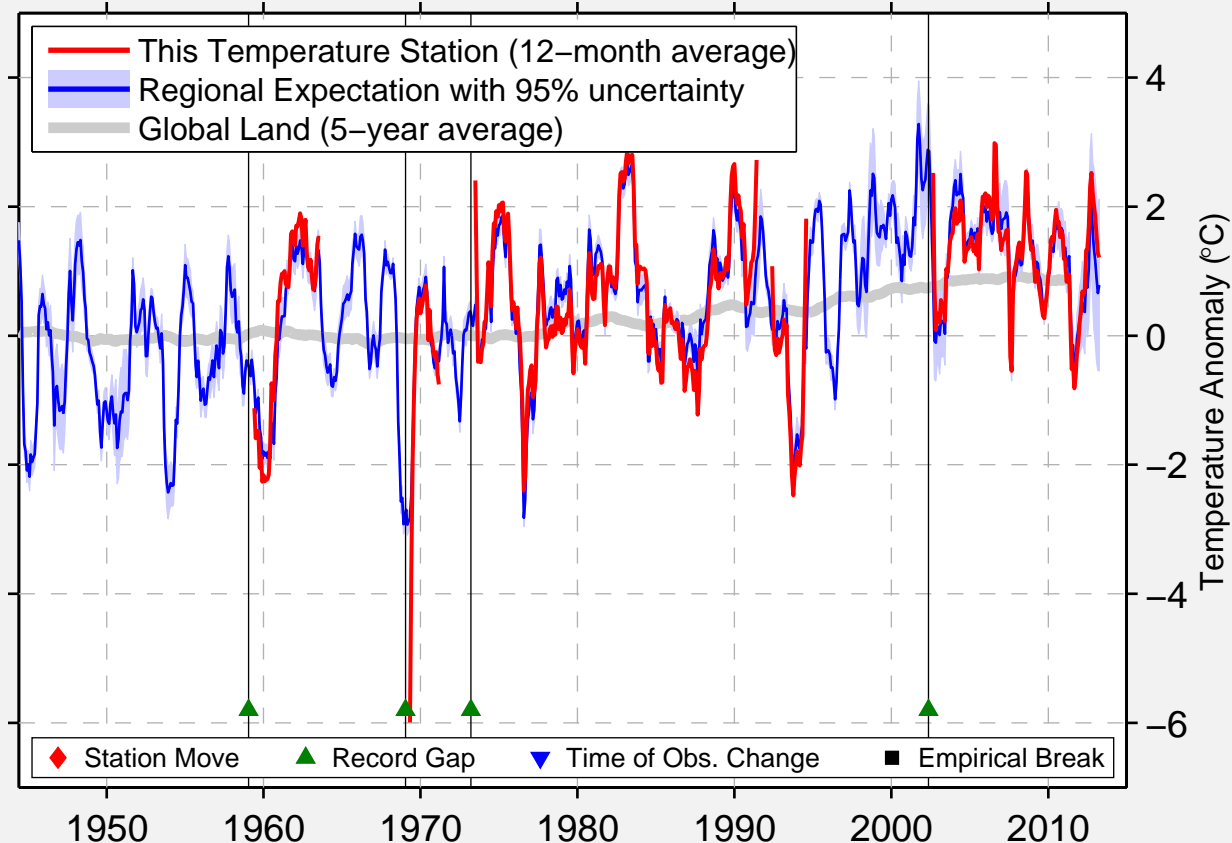

TORGAI

49.633 N, 63.500 E (Kazakhstan)

Data Quality Controlled and Aligned at Breakpoints

Berkeley Earth