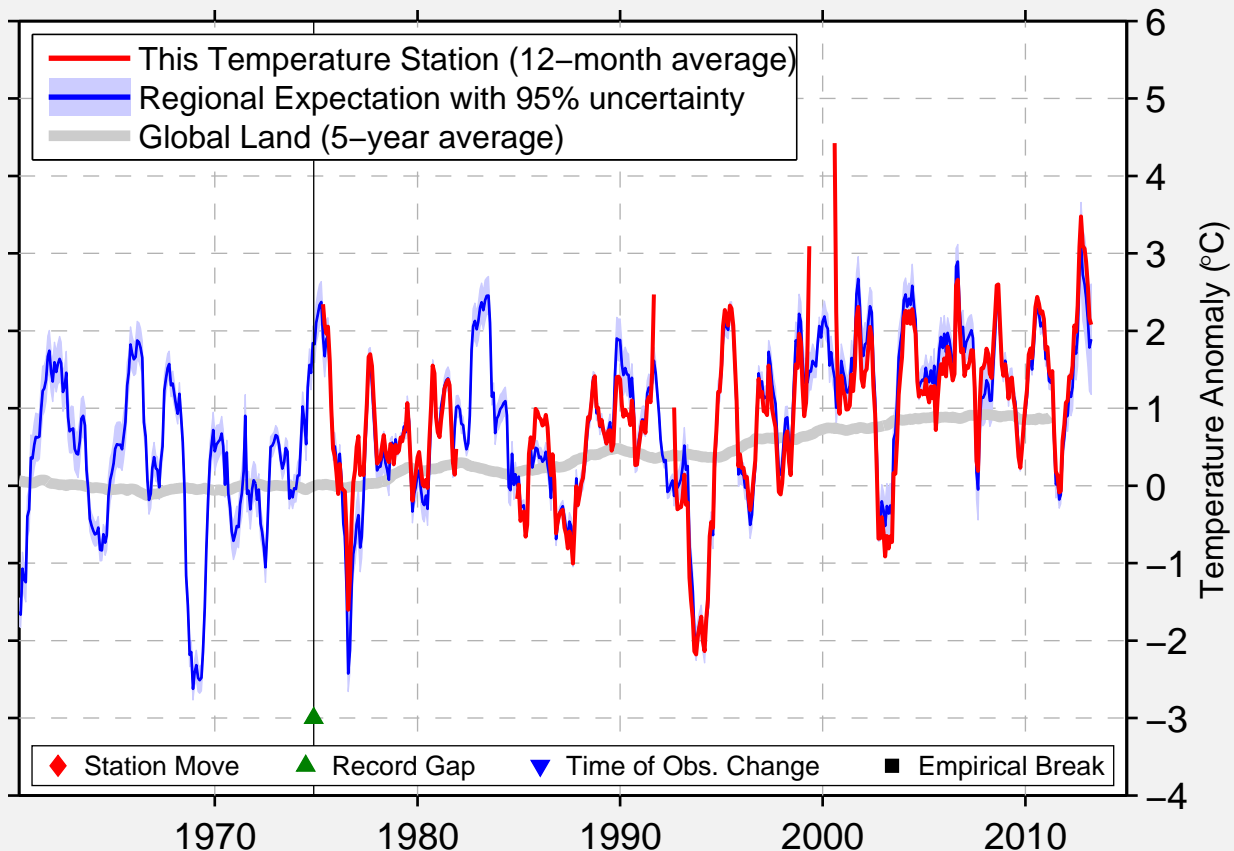

MUGODZARSKAJA

48.633 N, 58.500 E (Kazakhstan)

Data Quality Controlled and Aligned at Breakpoints

Berkeley Earth