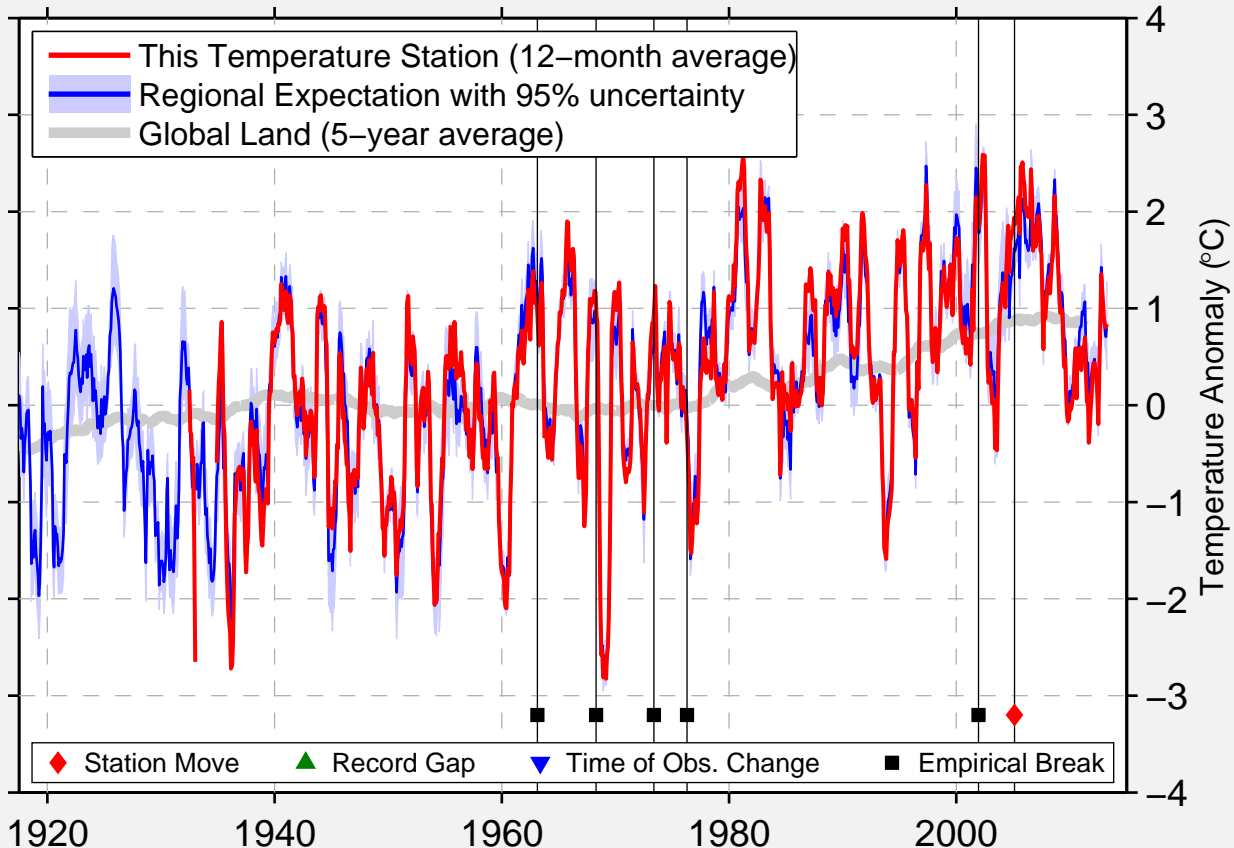

BALHAS/BALKAHASH

46.875 N, 75.017 E (Kazakhstan)

Data Quality Controlled and Aligned at Breakpoints

Berkeley Earth