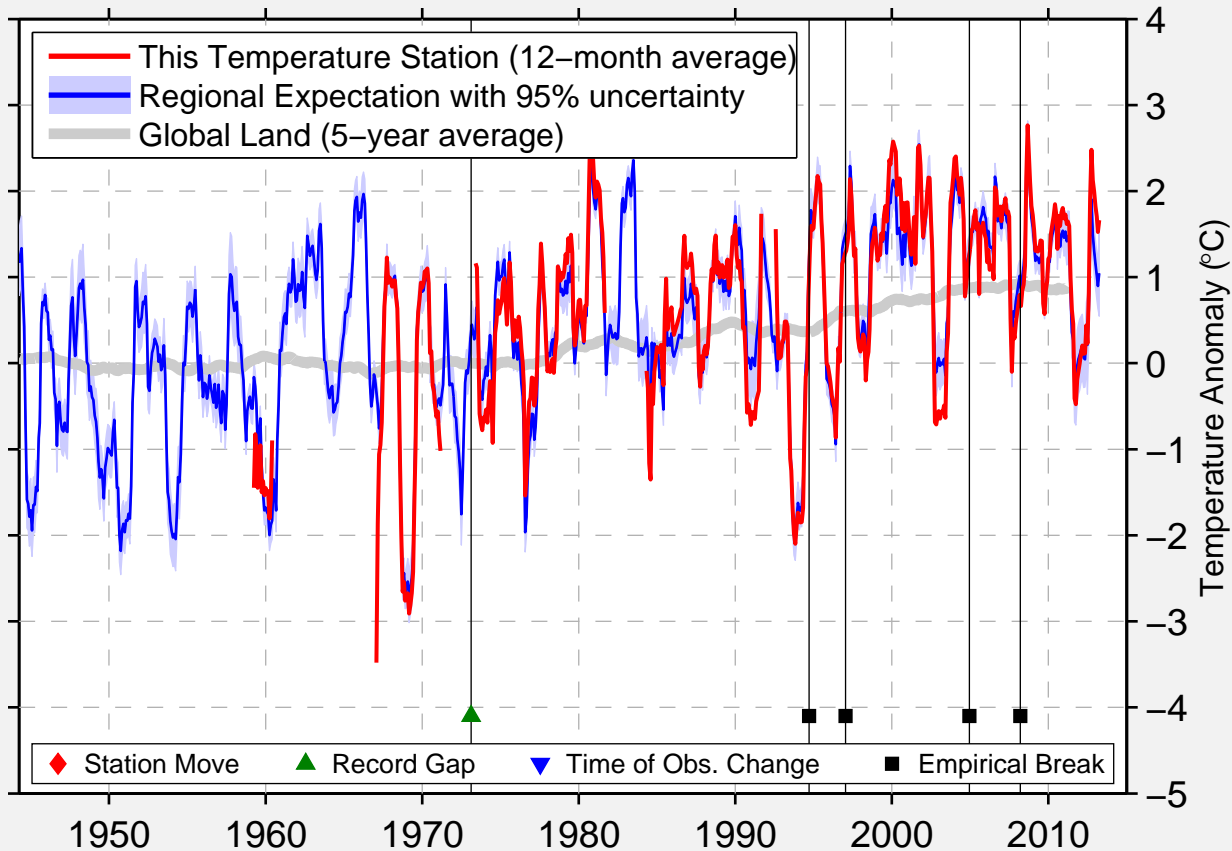

# ZLIKHA

45.250 N, 67.067 E (Kazakhstan)

Data Quality Controlled and Aligned at Breakpoints

Berkeley Earth