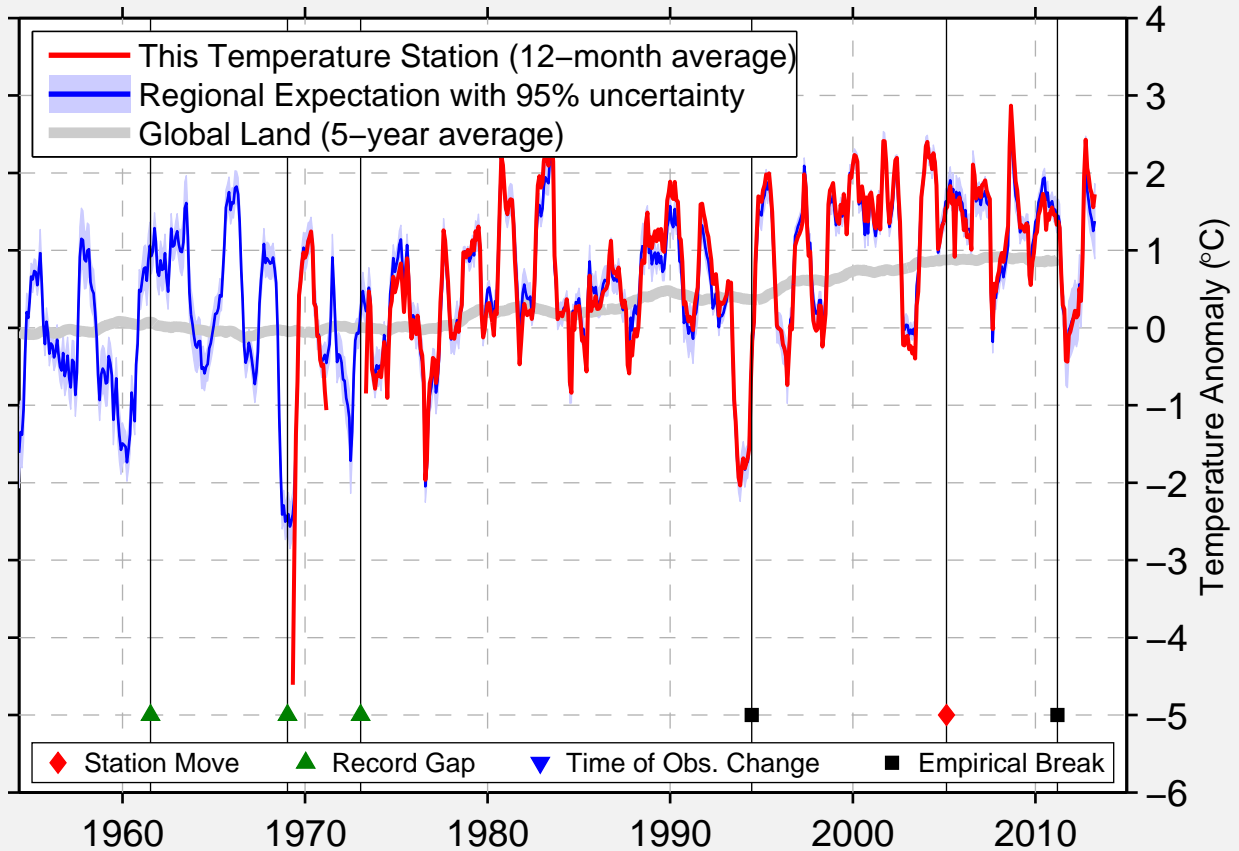

KYZYLORDA

44.812 N, 65.506 E (Kazakhstan)

Data Quality Controlled and Aligned at Breakpoints

Berkeley Earth