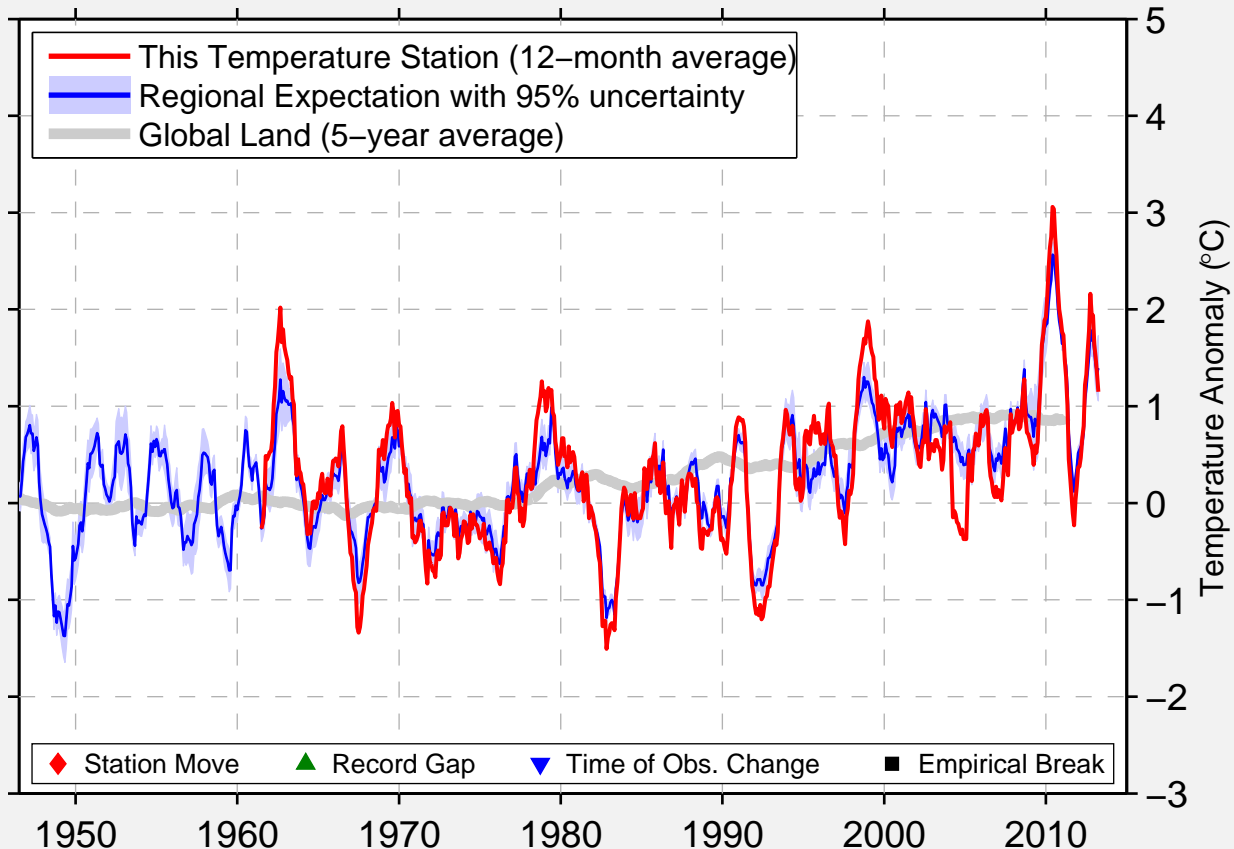

# MA'AN AIRPORT

30.167 N, 35.783 E (Jordan)

Data Quality Controlled and Aligned at Breakpoints

Berkeley Earth