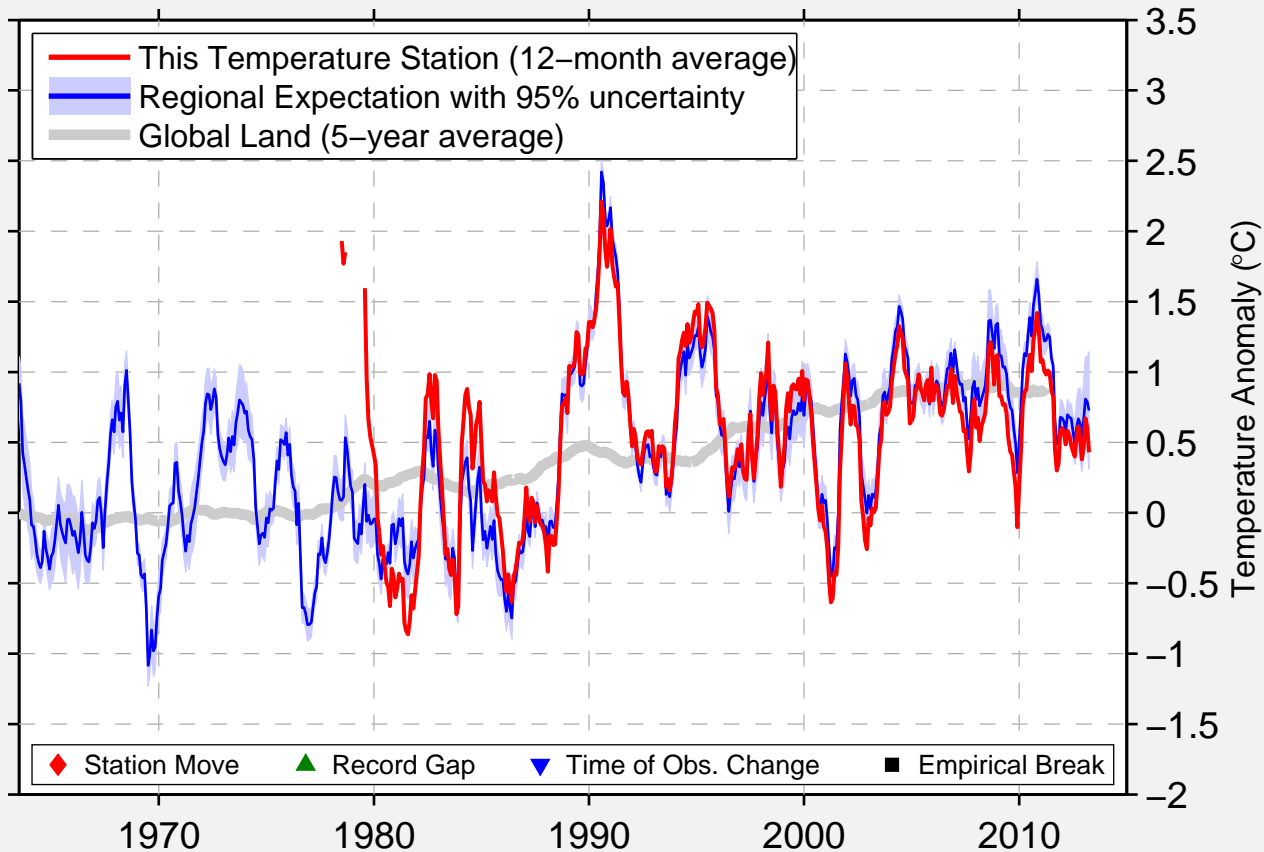

WAKKANAI AIRPORT

45.404 N, 141.802 E (Japan)

Data Quality Controlled and Aligned at Breakpoints

Berkeley Earth