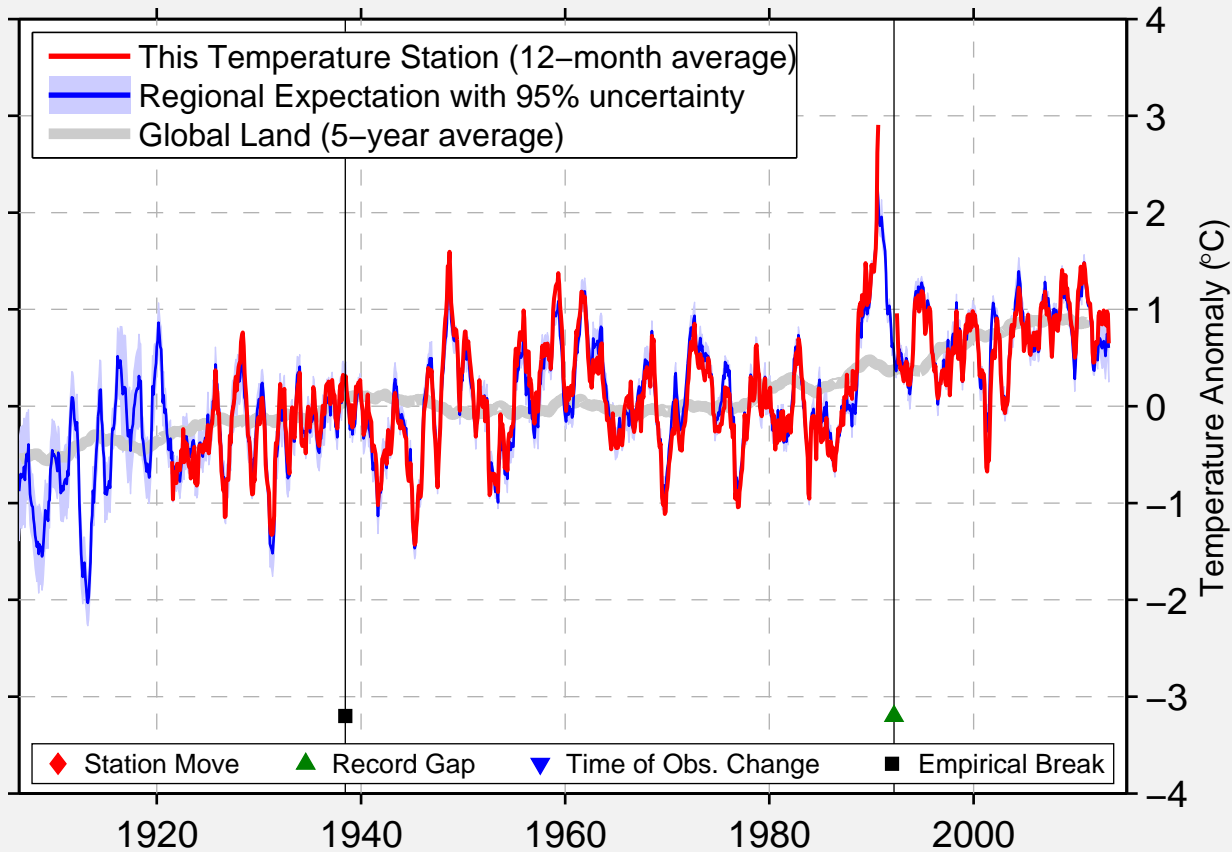

HABORO

44.365 N, 141.700 E (Japan)

Data Quality Controlled and Aligned at Breakpoints

Berkeley Earth