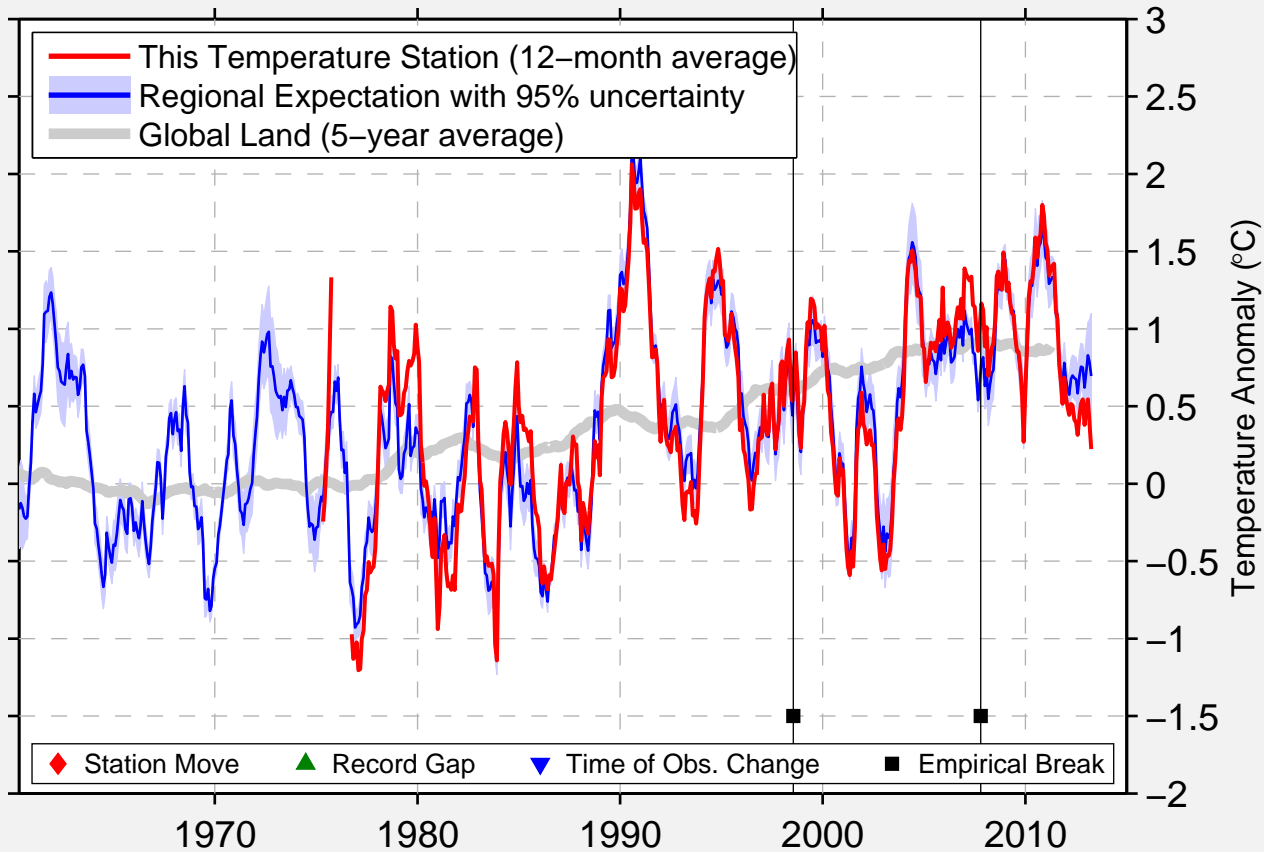

NAKASHIBETSU AIRPORT

43.580 N, 144.964 E (Japan)

Data Quality Controlled and Aligned at Breakpoints

Berkeley Earth