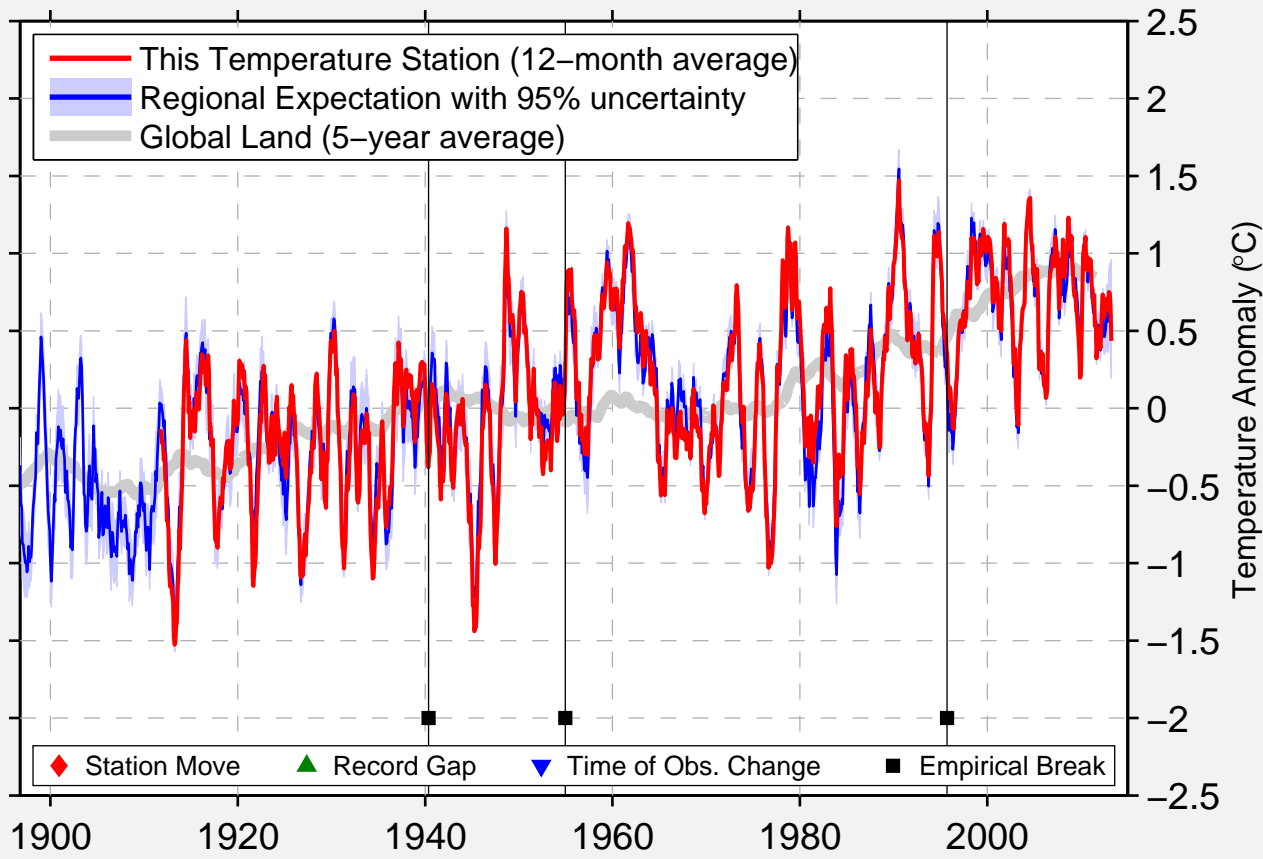

AIKAWA

38.056 N, 138.245 E (Japan)

Data Quality Controlled and Aligned at Breakpoints

Berkeley Earth