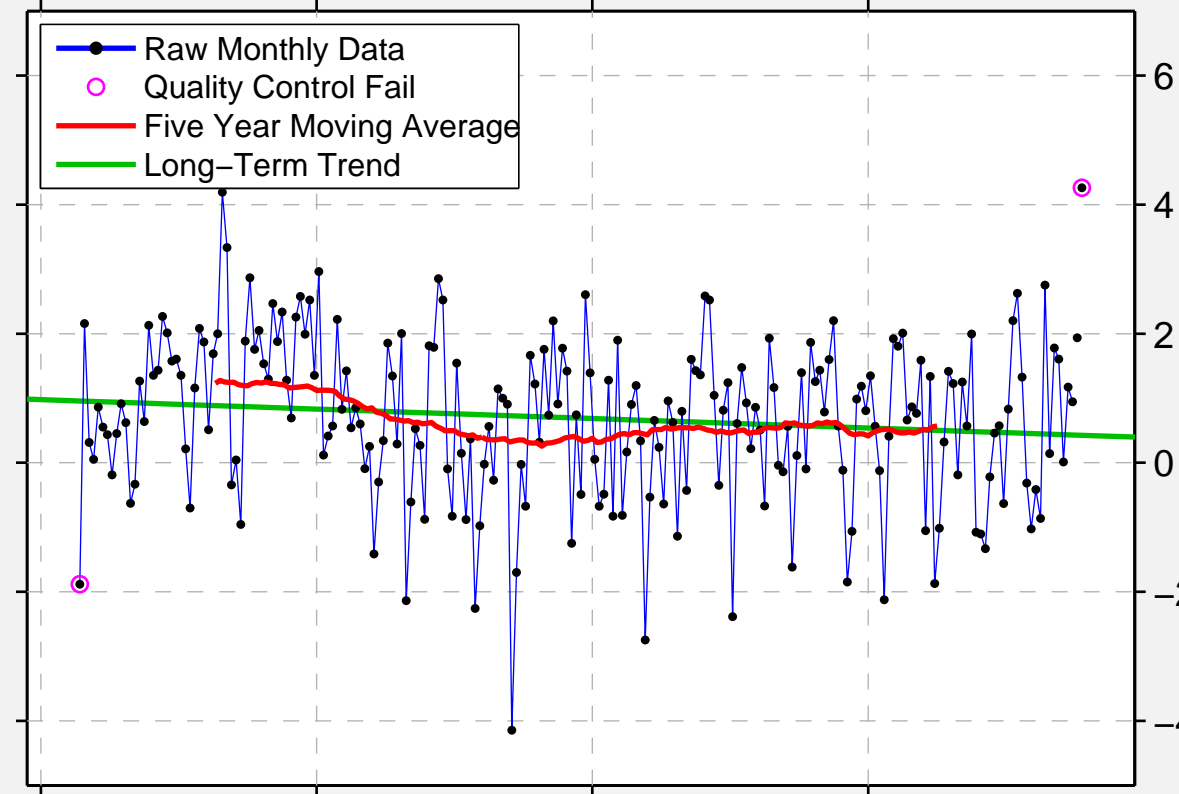

FUKUSHIMA AIRPORT

37.230 N, 140.431 E (Japan)

- Raw Monthly Data
- Quality Control Fail
- Five Year Moving Average
- Long-Term Trend

Temperature Anomaly (°C)

1995

2000

2005

2010