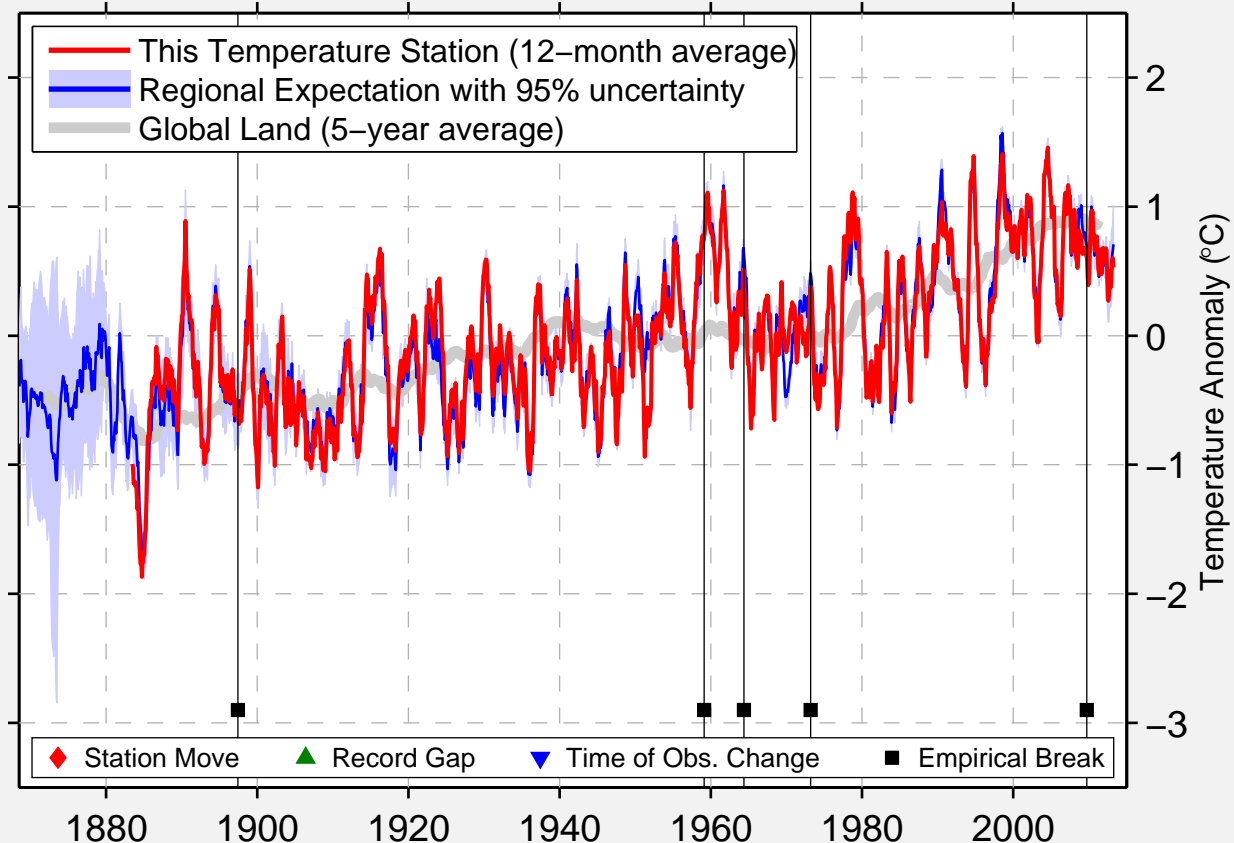

KANSAI INTERNATIONAL AIRPORT

34.558 N, 135.375 E (Japan)

Data Quality Controlled and Aligned at Breakpoints

Berkeley Earth