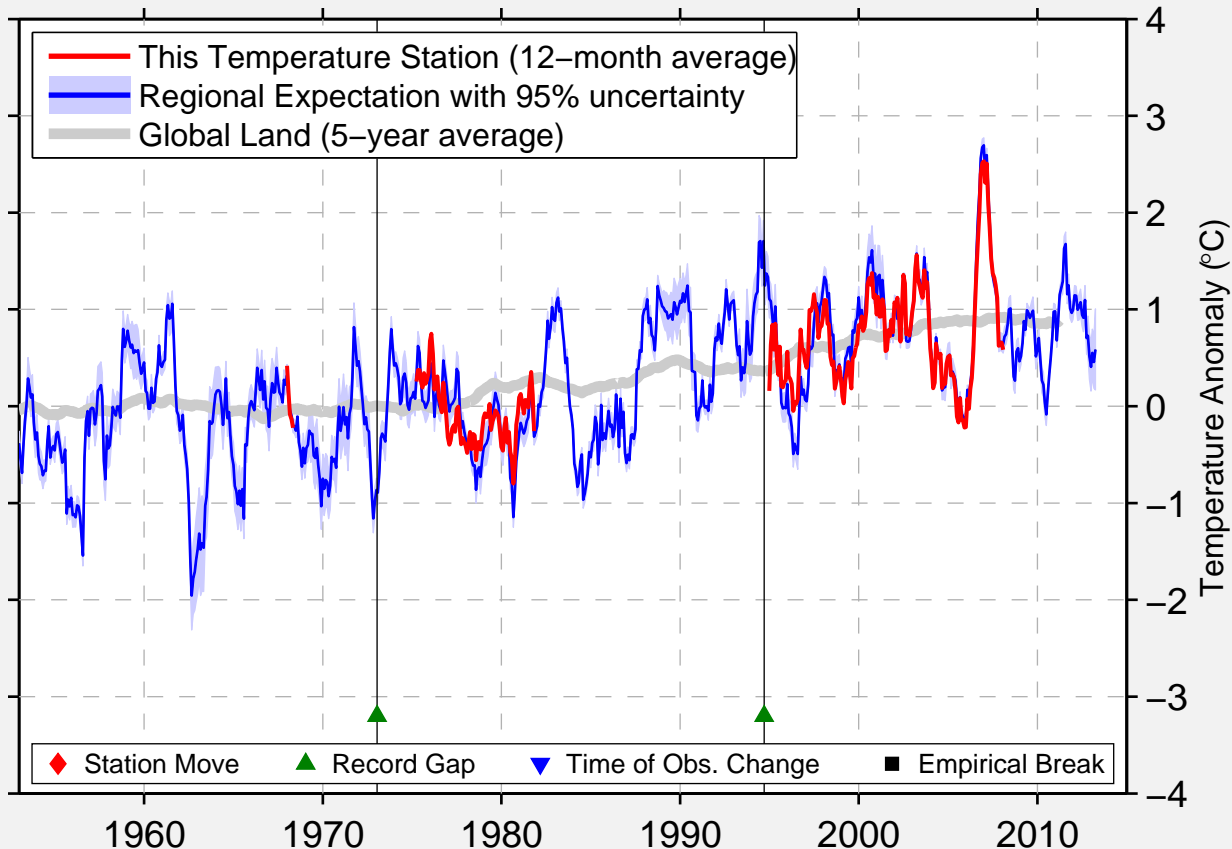

BRENNERO PASS

46.995 N, 11.508 E (Italy)

Data Quality Controlled and Aligned at Breakpoints

Berkeley Earth