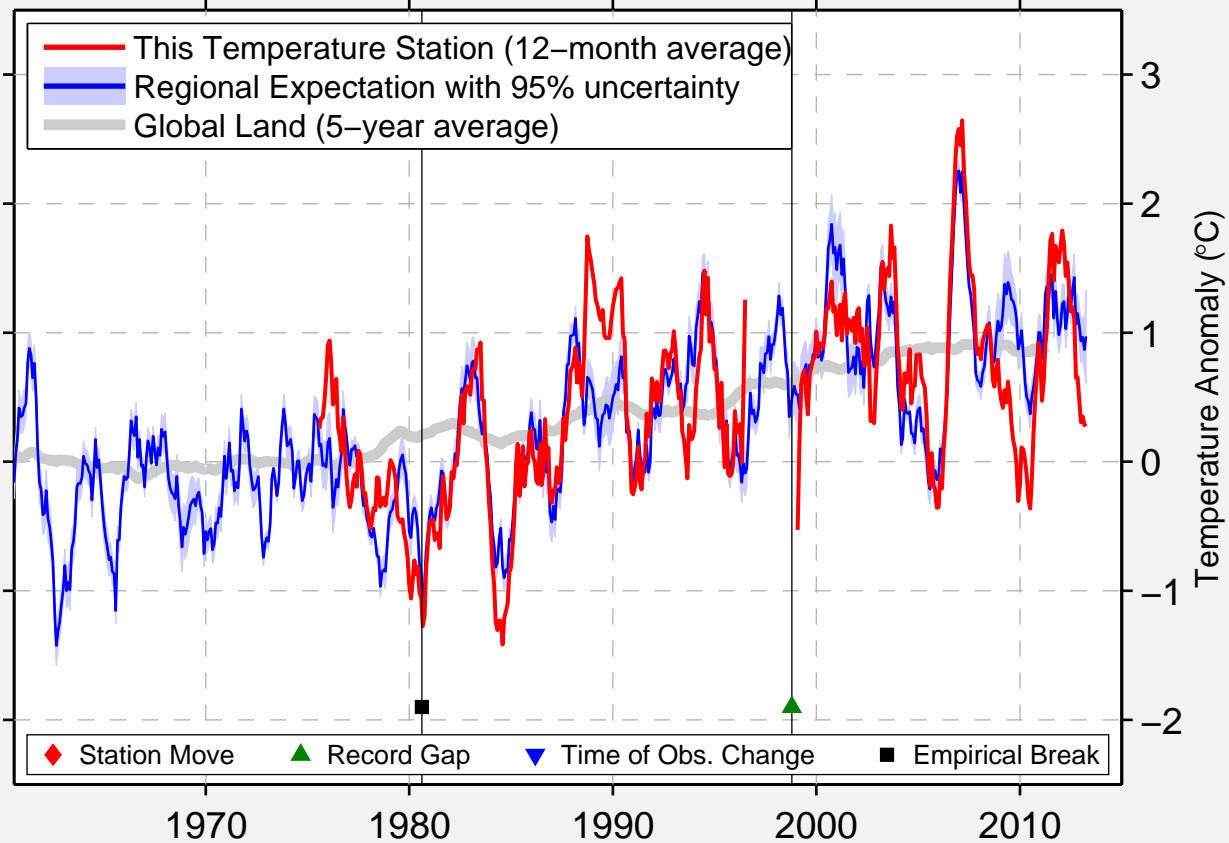

PASSO ROLLE

46.299 N, 11.785 E (Italy)

Data Quality Controlled and Aligned at Breakpoints

Berkeley Earth