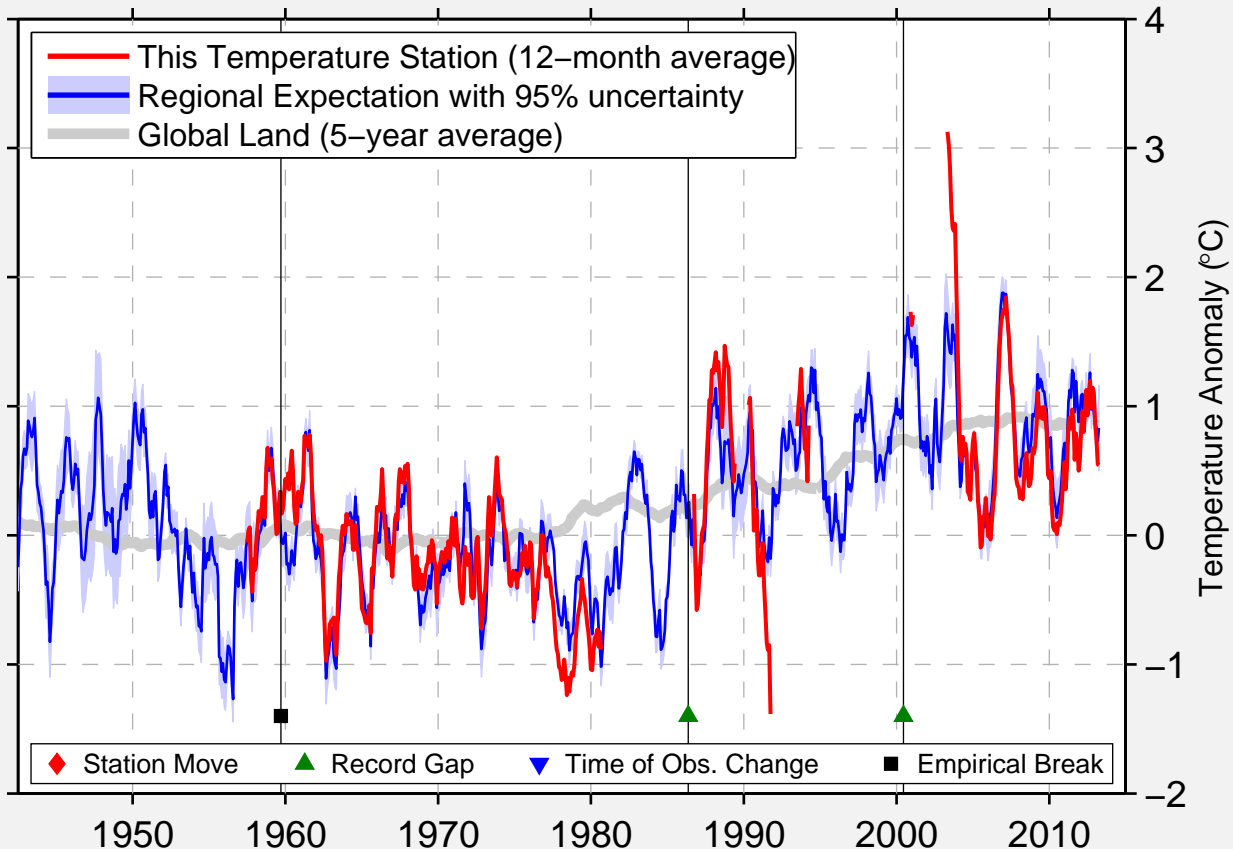

AREZZO

43.464 N, 11.848 E (Italy)

Data Quality Controlled and Aligned at Breakpoints

Berkeley Earth