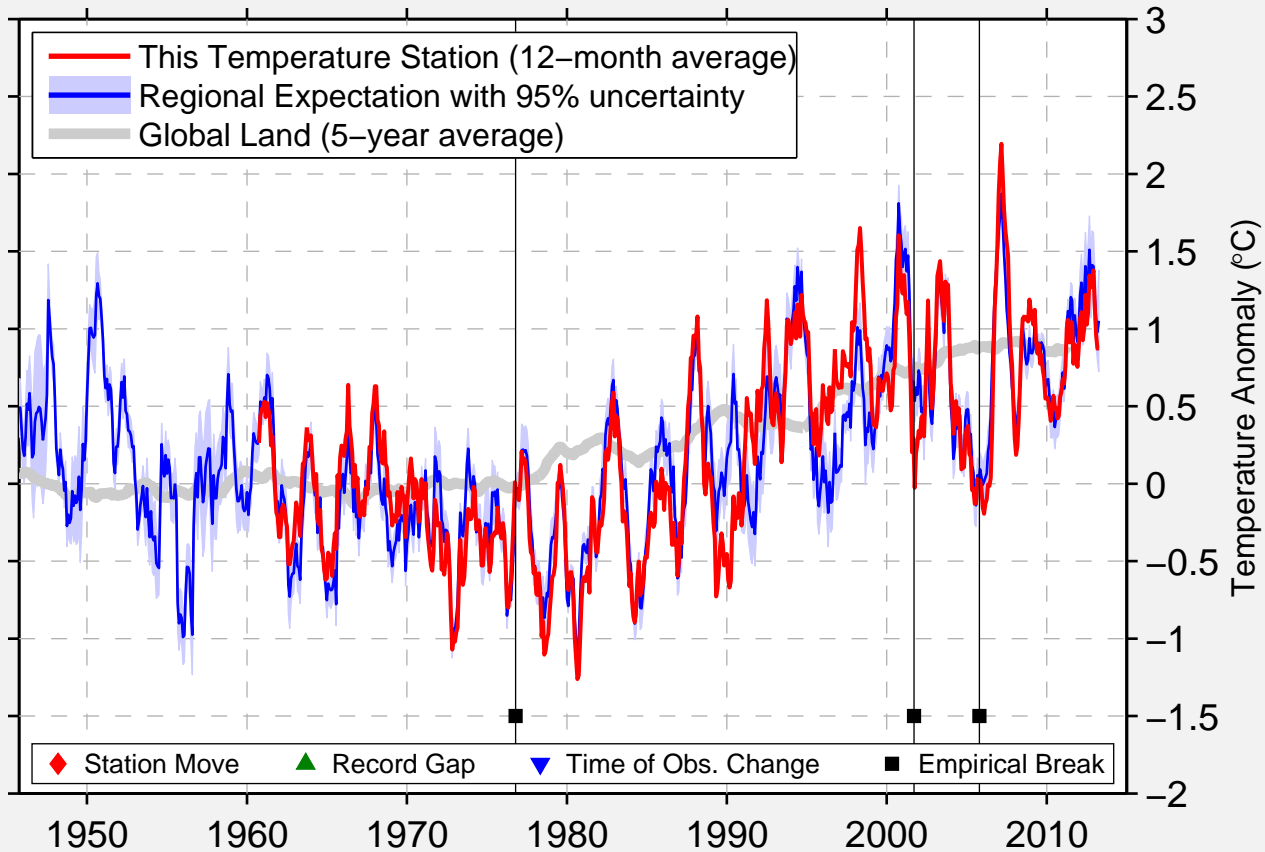

PESCARA

42.435 N, 14.194 E (Italy)

Data Quality Controlled and Aligned at Breakpoints

Berkeley Earth