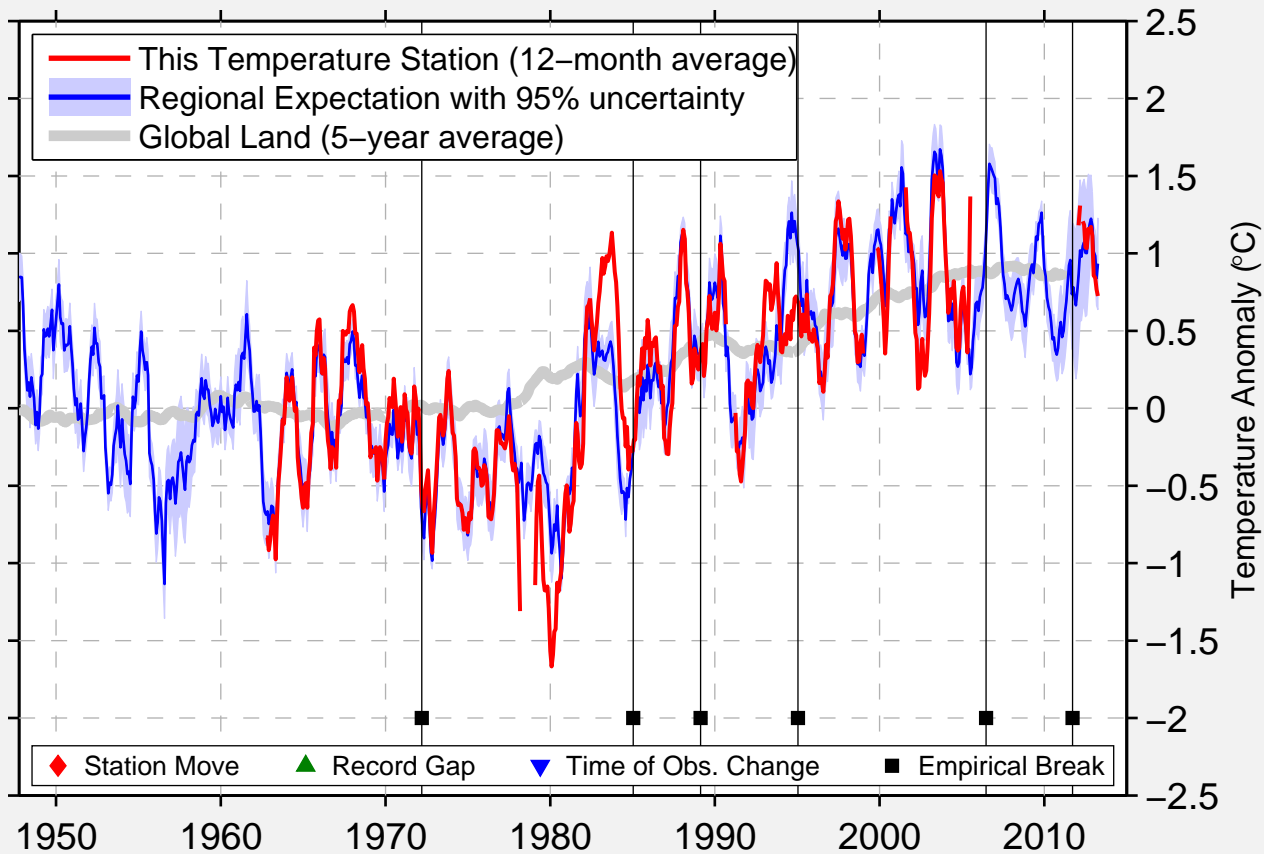

CAPO FRASCA

39.746 N, 8.463 E (Italy)

Data Quality Controlled and Aligned at Breakpoints

Berkeley Earth