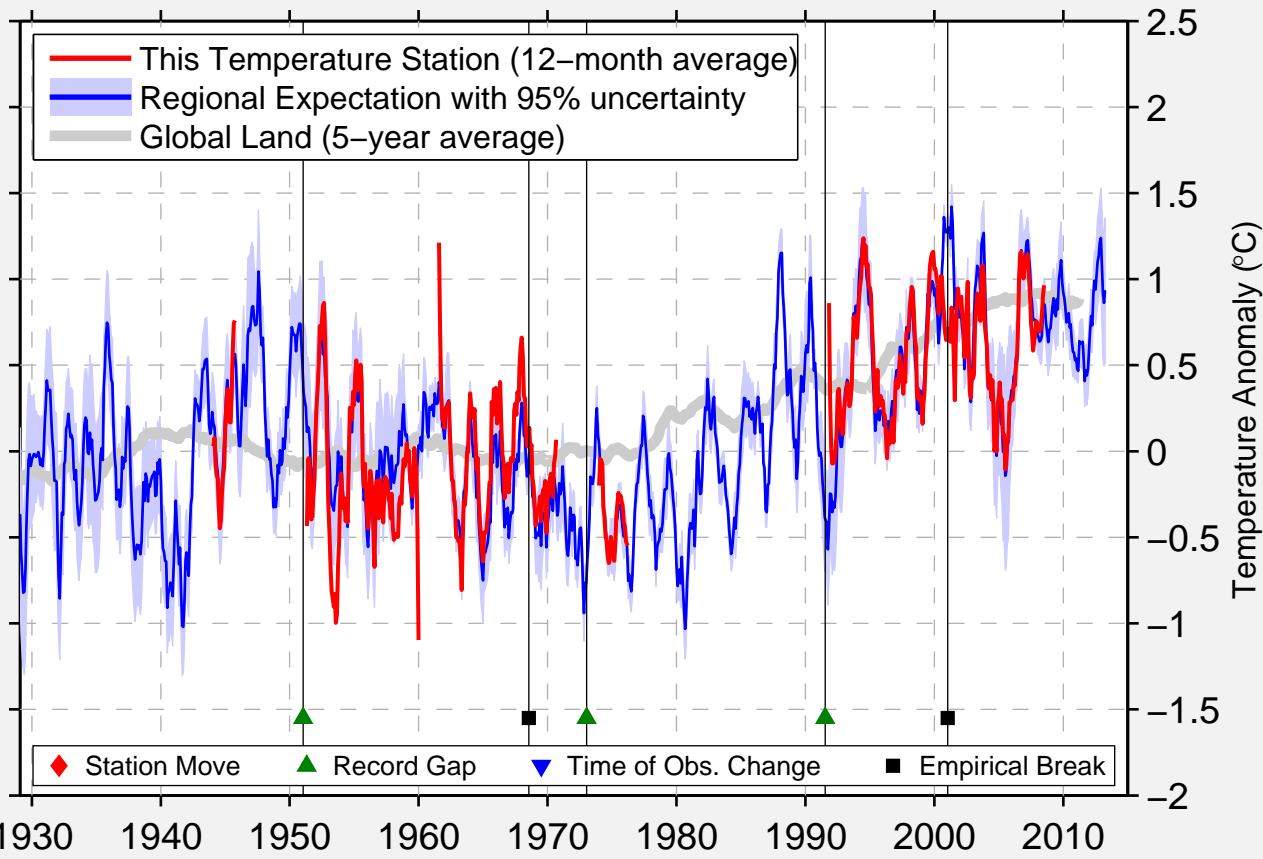

# PALERMO/BOCADIFALCO ITALYRI

38.100 N, 13.300 E (Italy)

Data Quality Controlled and Aligned at Breakpoints

Berkeley Earth