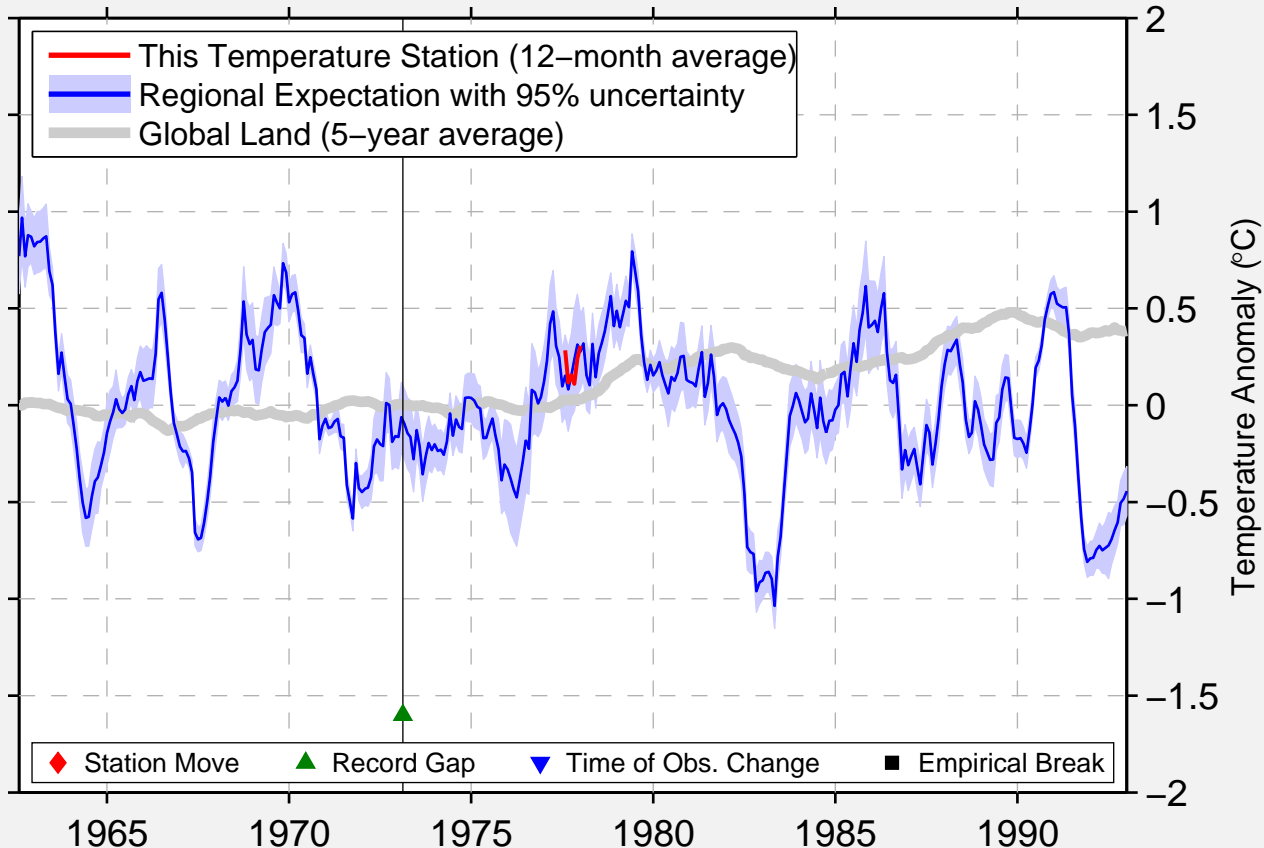

GAZA INTERNATIONAL AIRPORT

31.233 N, 34.267 E (Israel)

Data Quality Controlled and Aligned at Breakpoints

Berkeley Earth