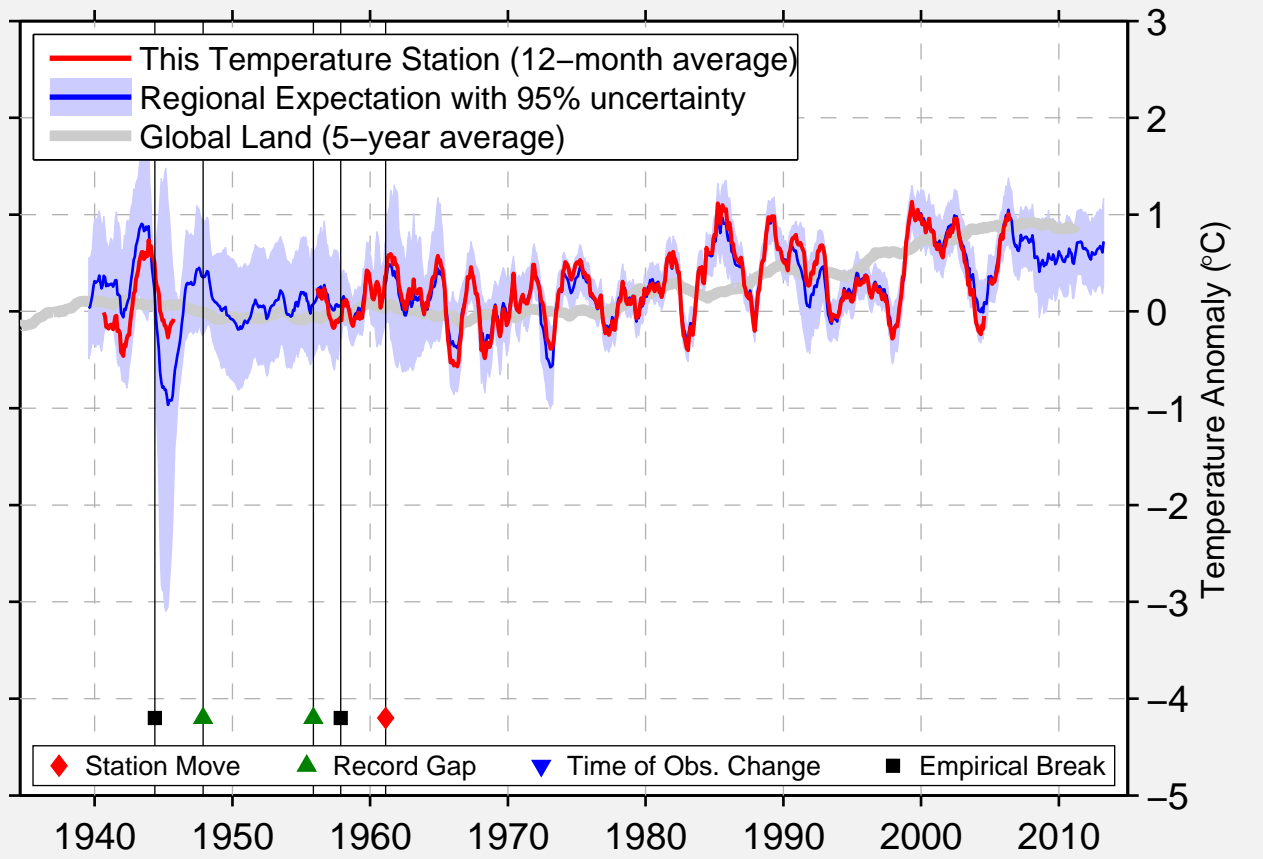

PITCAIRN ISLAND

24.559 S, 130.100 W ([Conflict])

Data Quality Controlled and Aligned at Breakpoints

Berkeley Earth