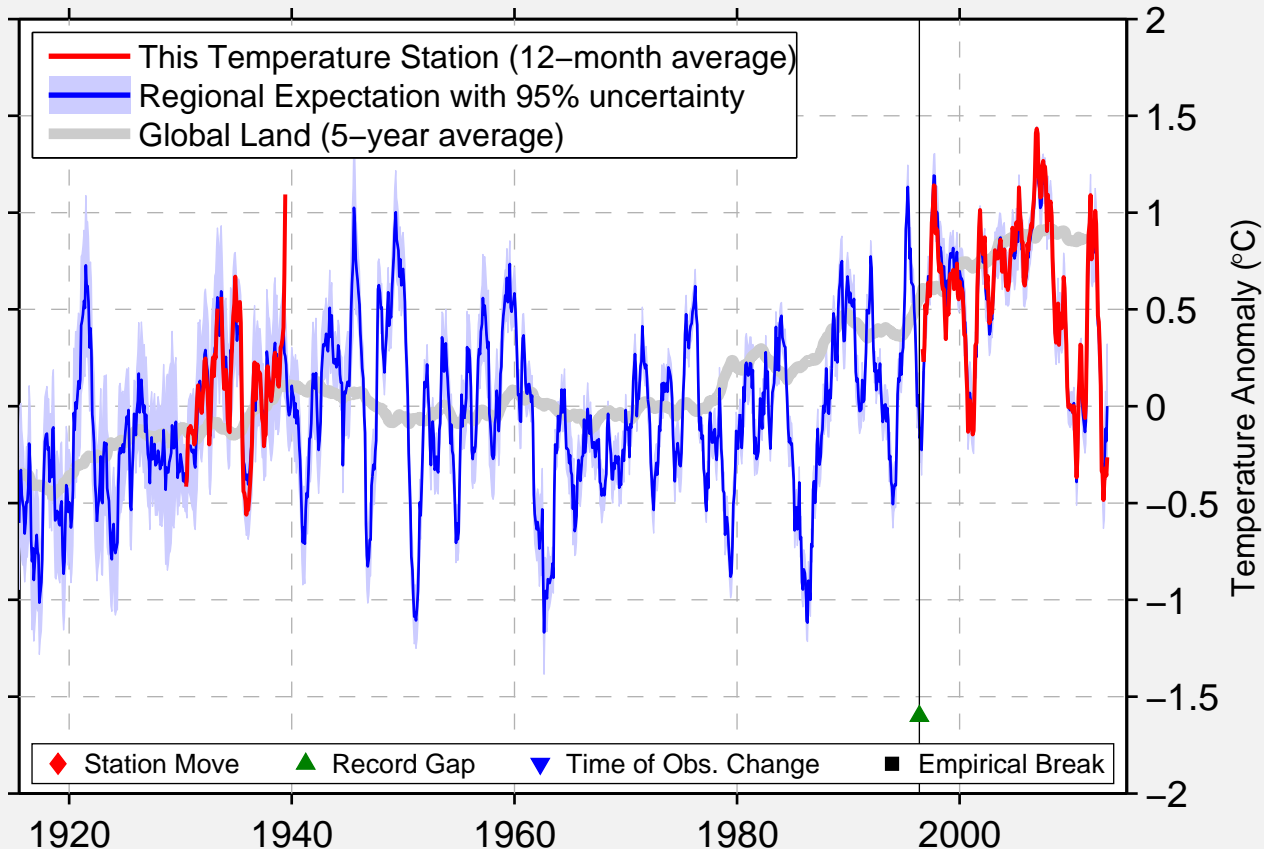

CONNAUGHT APT IE

53.821 N, 8.817 W (Ireland)

Data Quality Controlled and Aligned at Breakpoints

Berkeley Earth