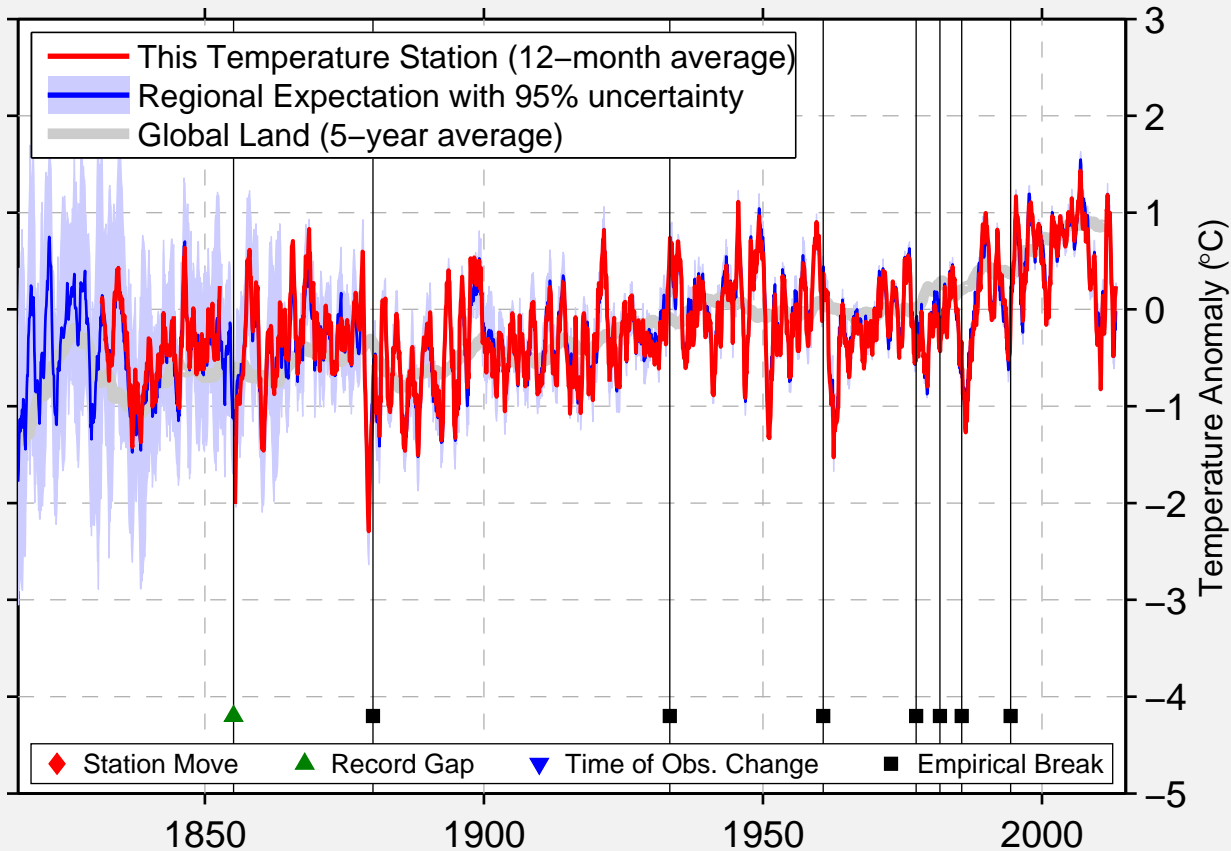

DUBLIN AIRPORT

53.433 N, 6.250 W (Ireland)

Data Quality Controlled and Aligned at Breakpoints

Berkeley Earth