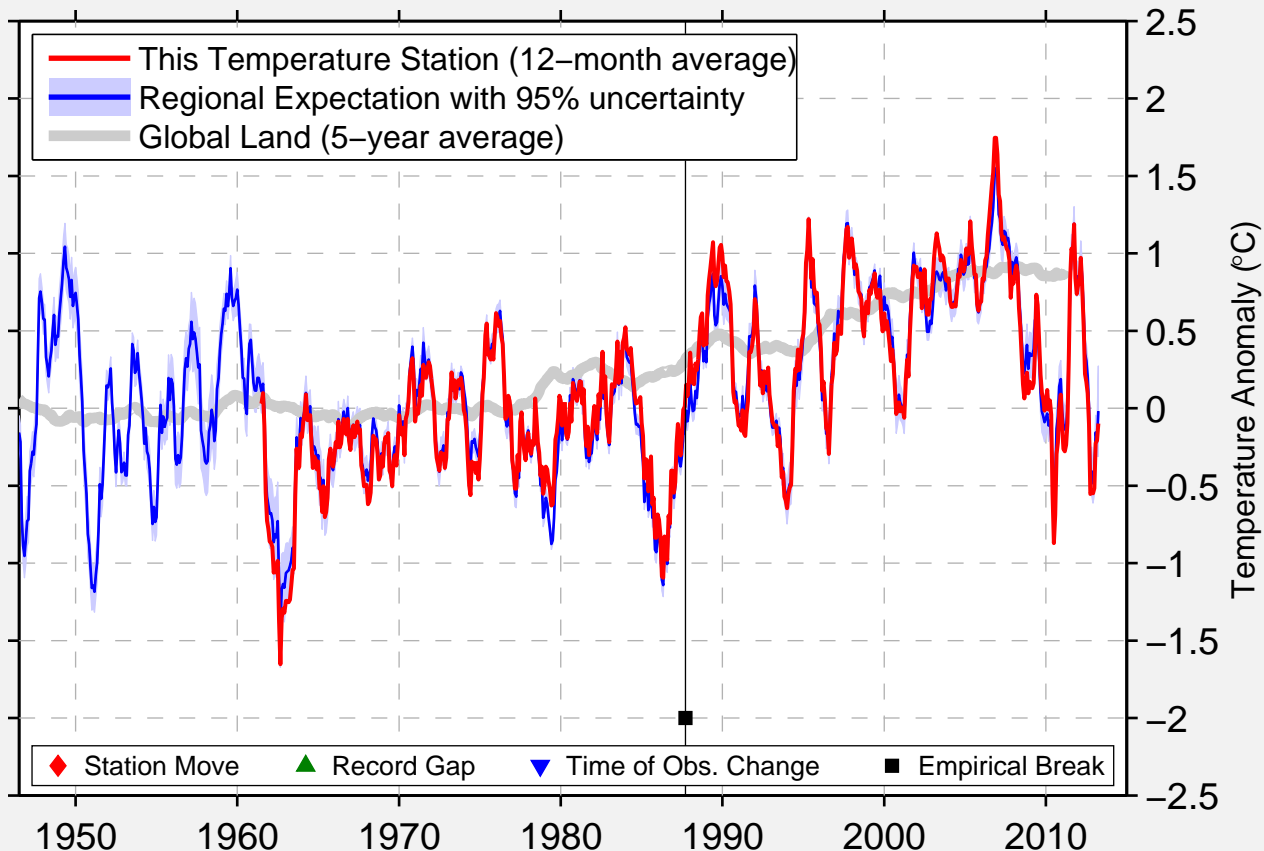

CASEMENT AERODROME

53.300 N, 6.433 W (Ireland)

Data Quality Controlled and Aligned at Breakpoints

Berkeley Earth