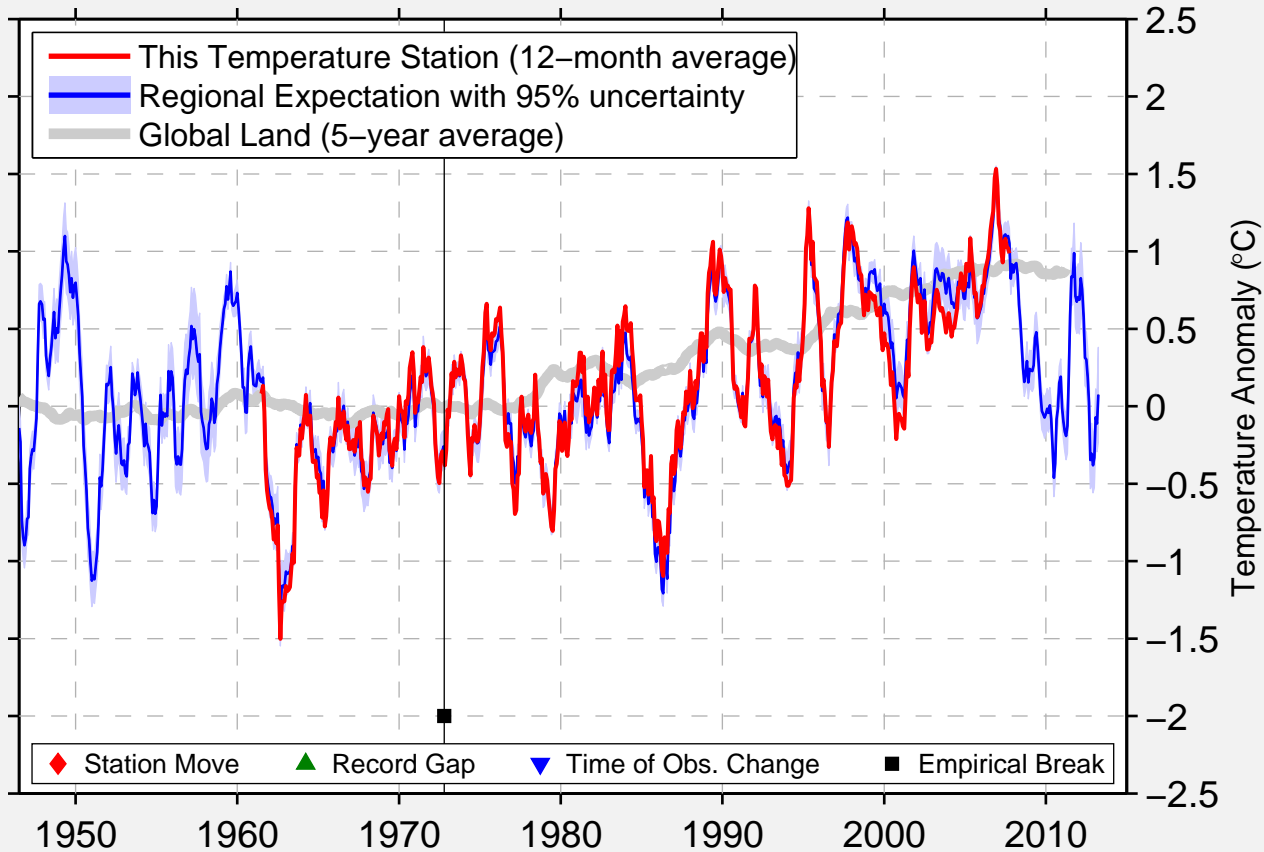

KILKENNY

52.657 N, 7.266 W (Ireland)

Data Quality Controlled and Aligned at Breakpoints

Berkeley Earth