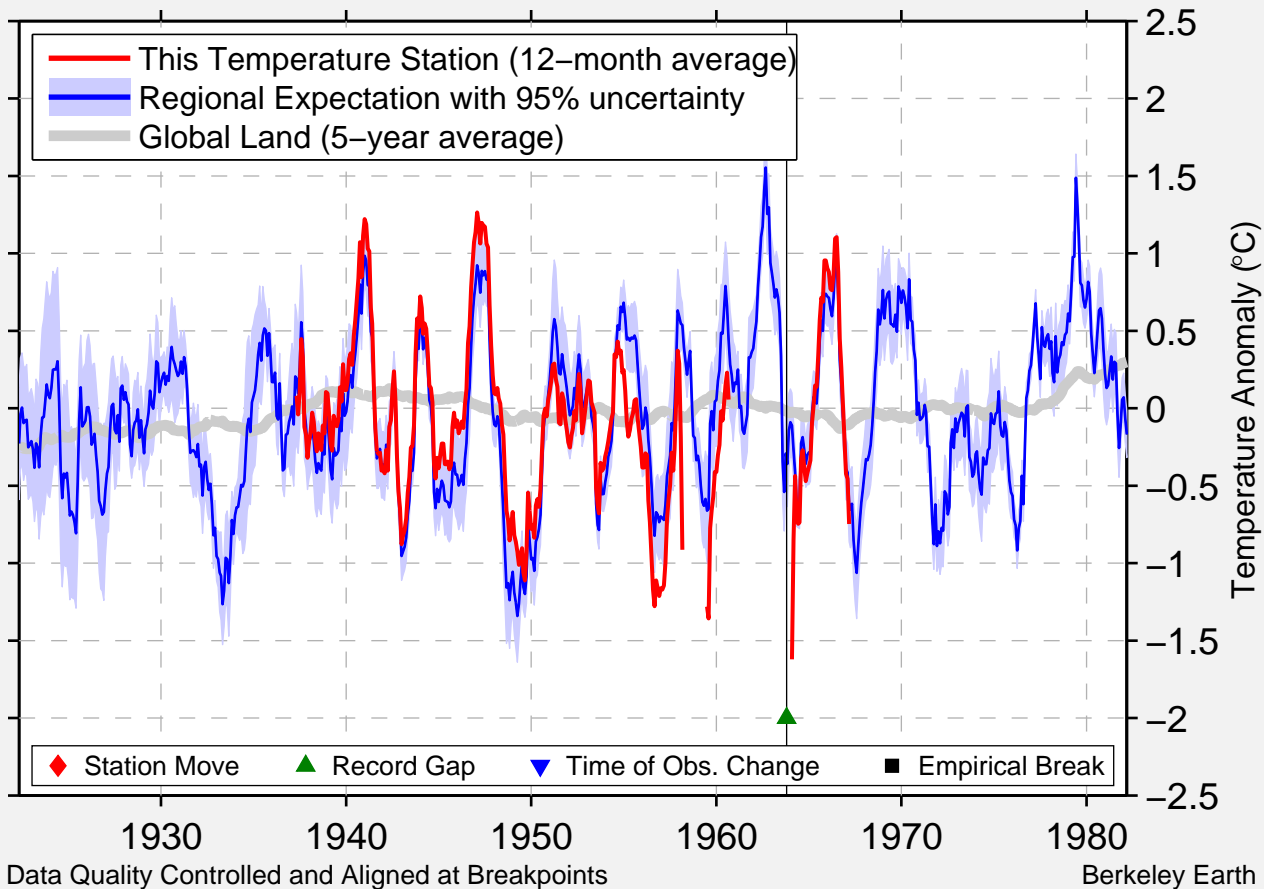

HABBANIYA (DHIBBAN)

33.367 N, 43.545 E (Iraq)

Data Quality Controlled and Aligned at Breakpoints

Berkeley Earth