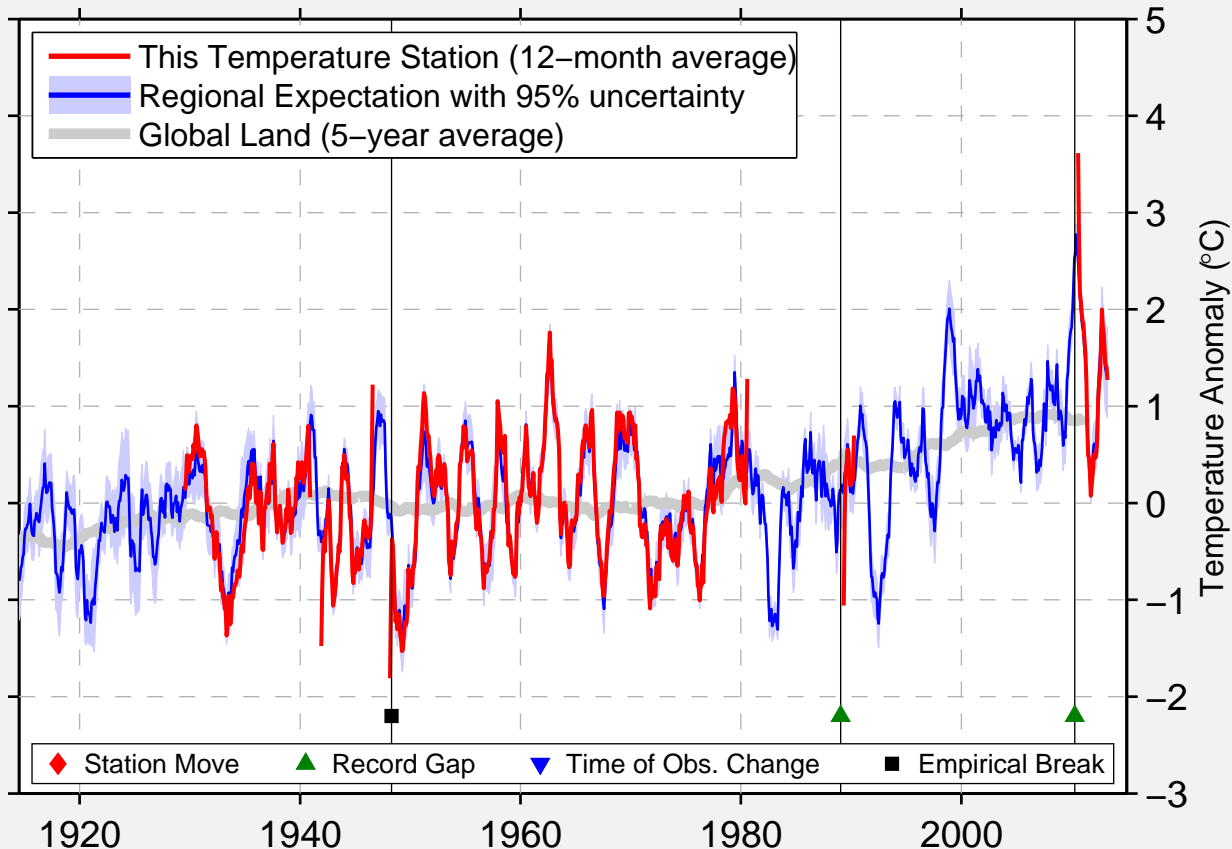

RUTBAH

33.033 N, 40.283 E (Iraq)

Data Quality Controlled and Aligned at Breakpoints

Berkeley Earth