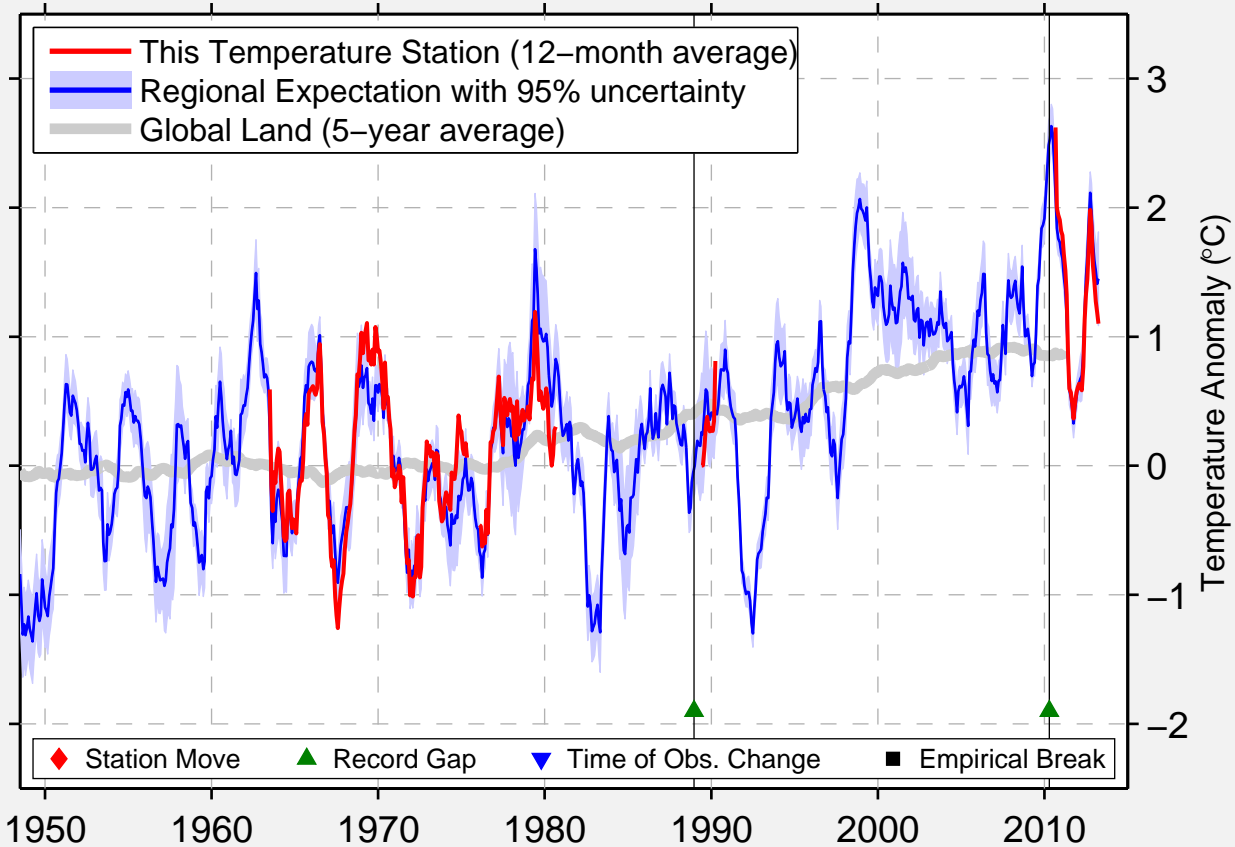

NAJAF

31.967 N, 44.320 E (Iraq)

Data Quality Controlled and Aligned at Breakpoints

Berkeley Earth