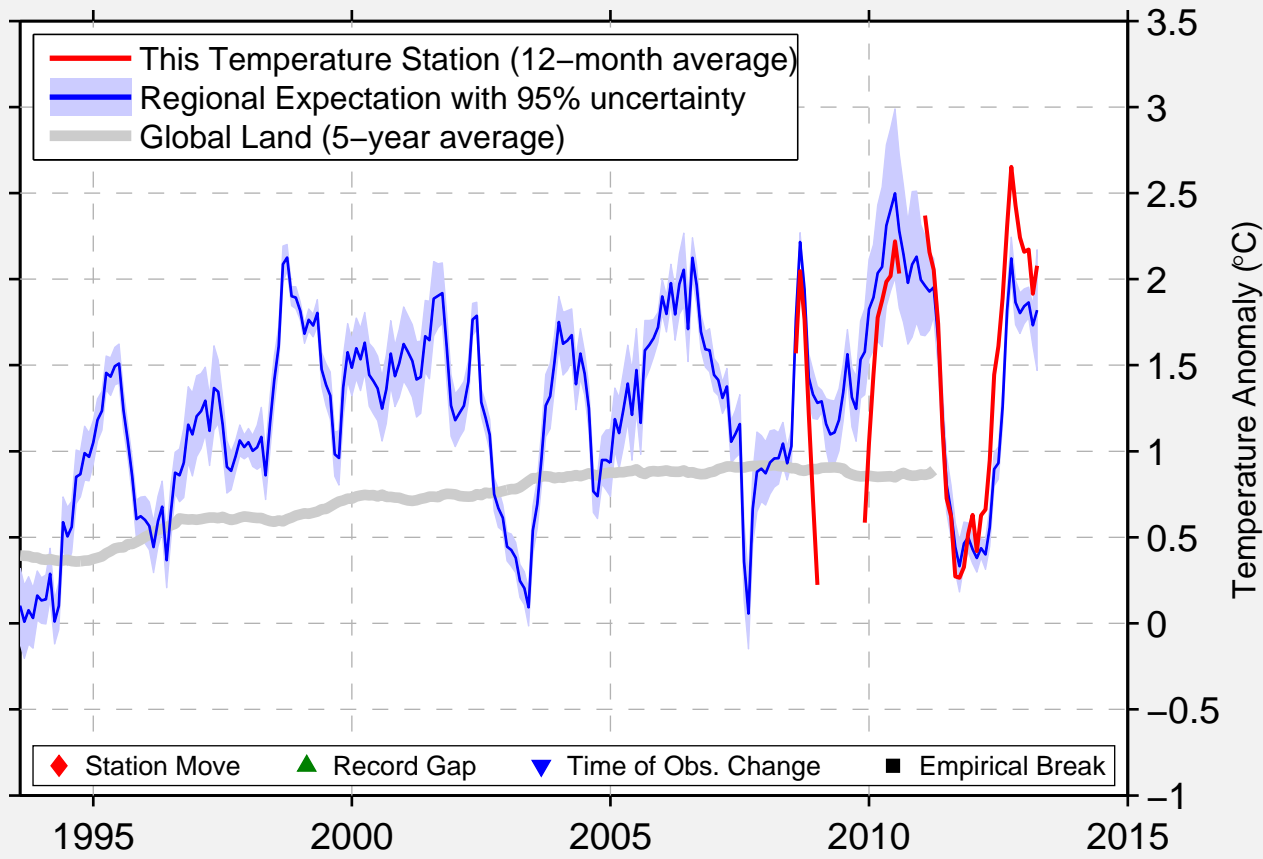

MARAVEH-TAPPEH

37.900 N, 55.950 E (Iran)

Data Quality Controlled and Aligned at Breakpoints

Berkeley Earth