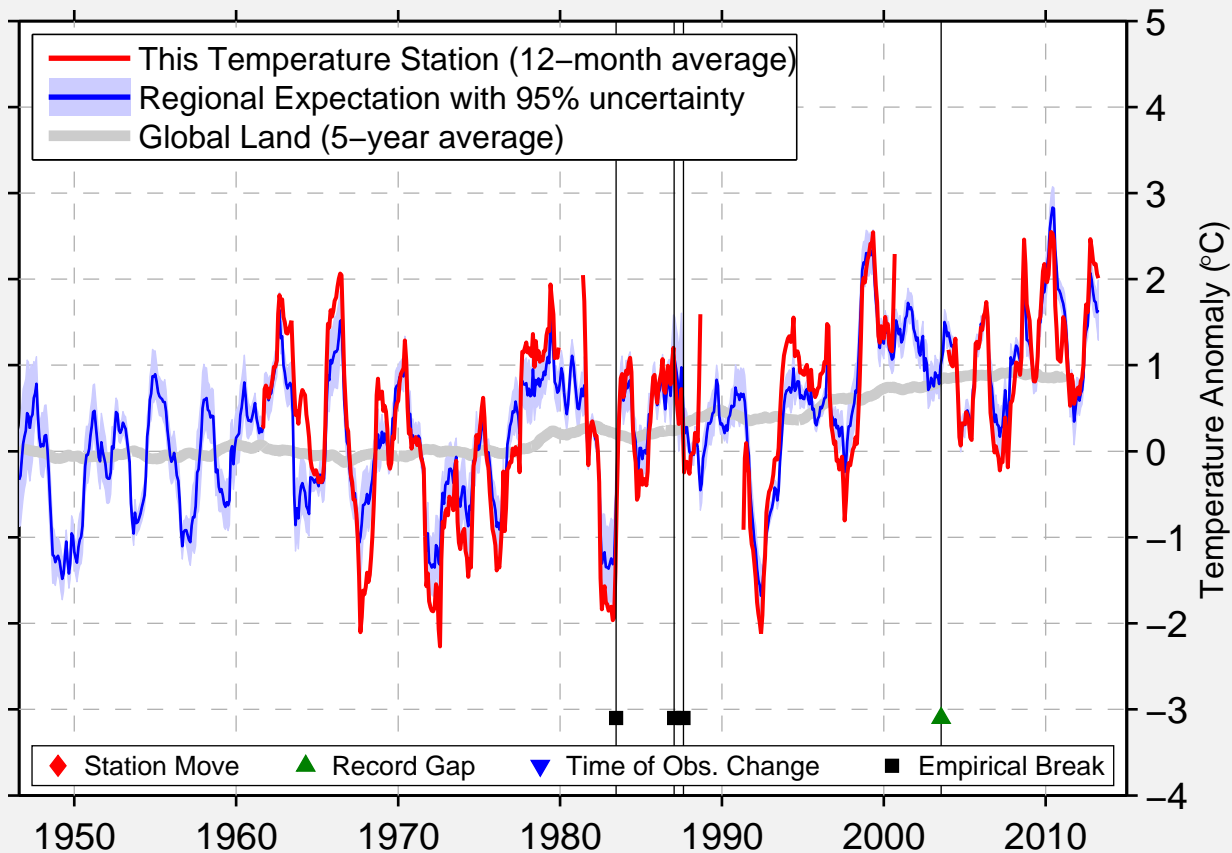

SAGHEZ

36.250 N, 46.267 E (Iran)

Data Quality Controlled and Aligned at Breakpoints

Berkeley Earth