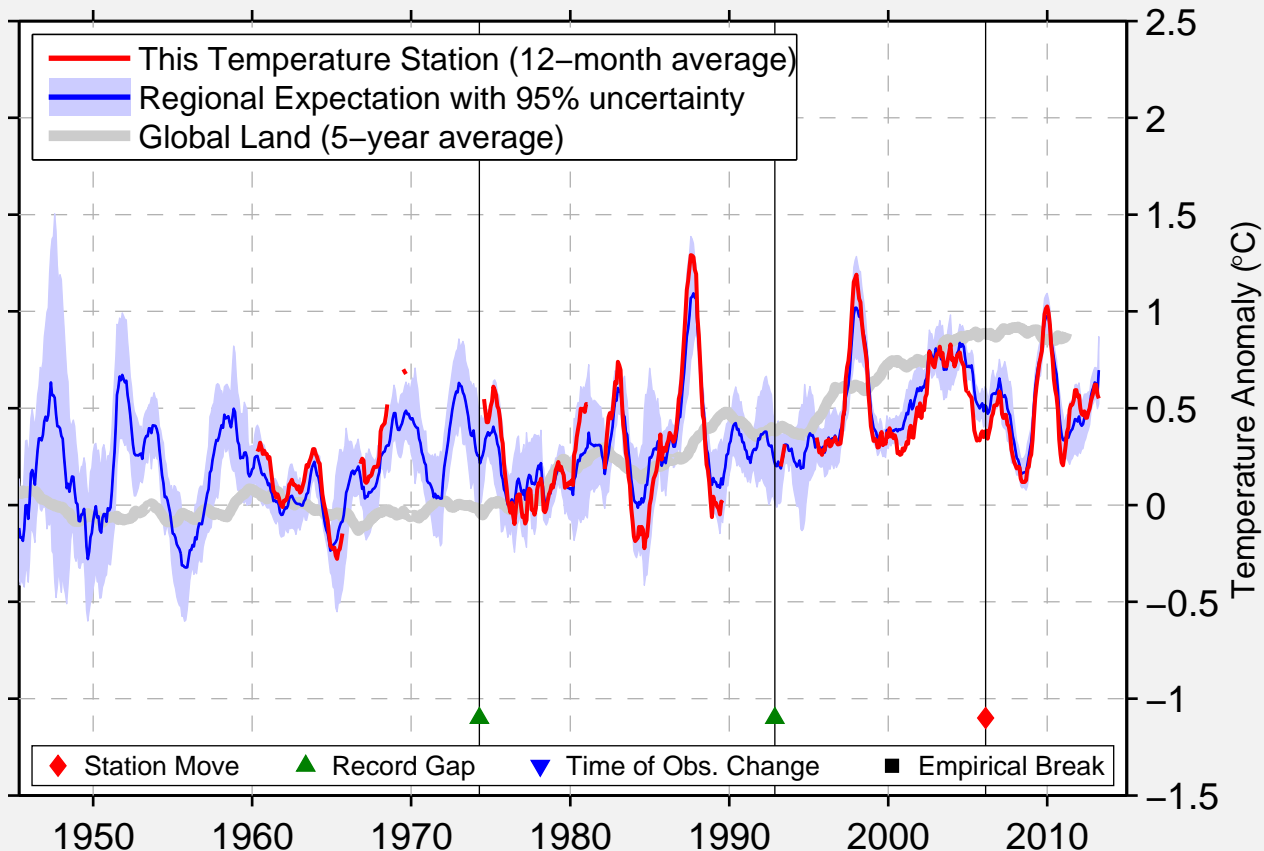

GORONTALO/JALALUDDIN

0.500 N, 123.013 E (Indonesia)

Data Quality Controlled and Aligned at Breakpoints

Berkeley Earth