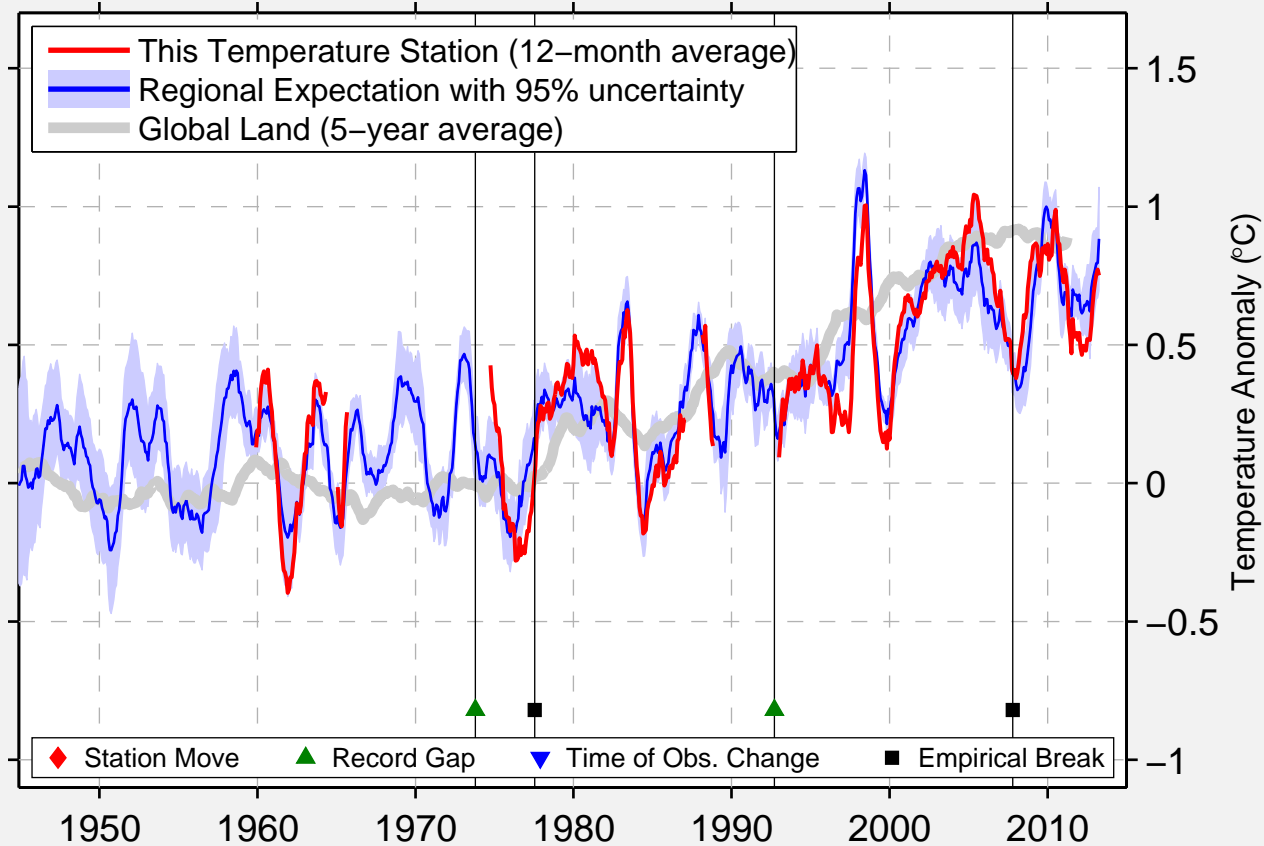

PEKAN BARU/SIMPANGTIGA

0.467 N, 101.450 E (Indonesia)

Data Quality Controlled and Aligned at Breakpoints

Berkeley Earth