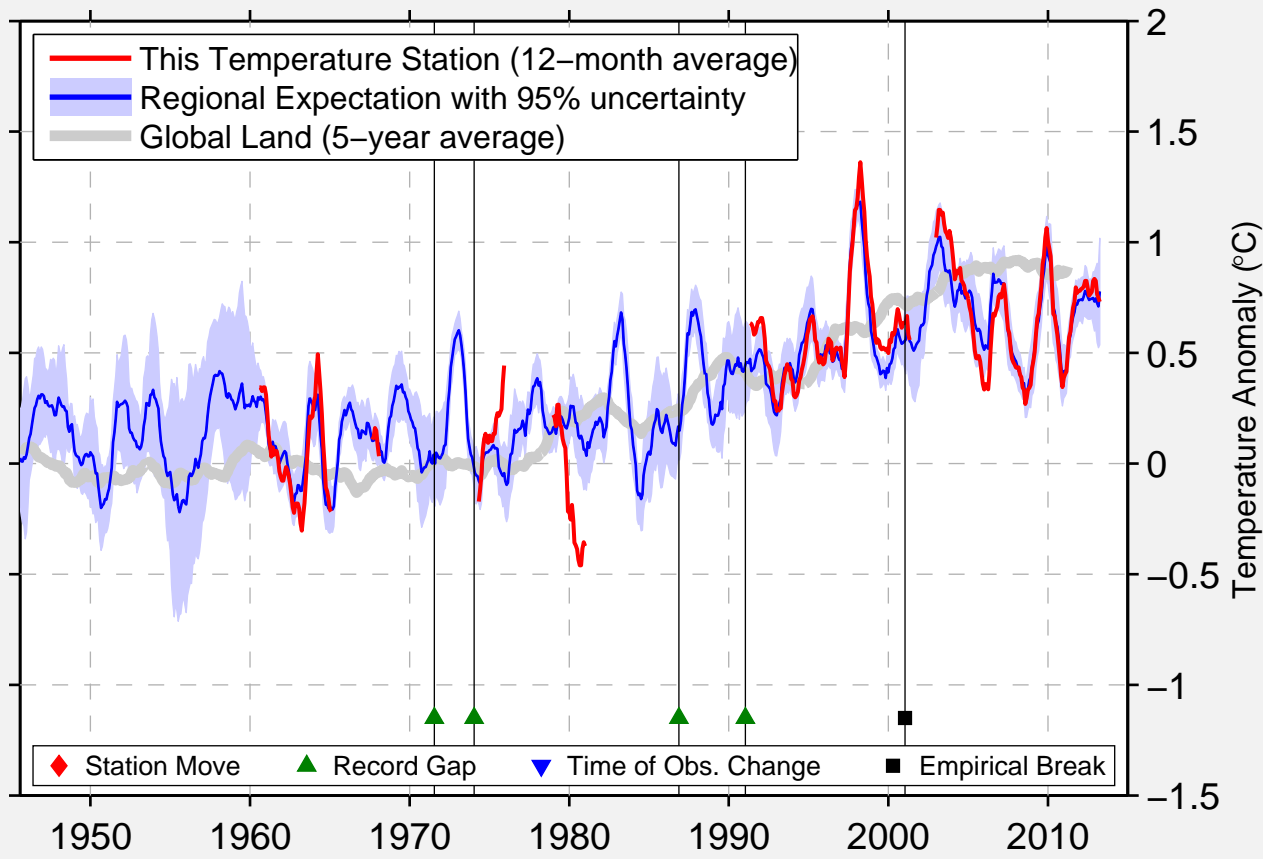

SERANG BANTEN

6.117 S, 106.133 E (Indonesia)

Data Quality Controlled and Aligned at Breakpoints

Berkeley Earth