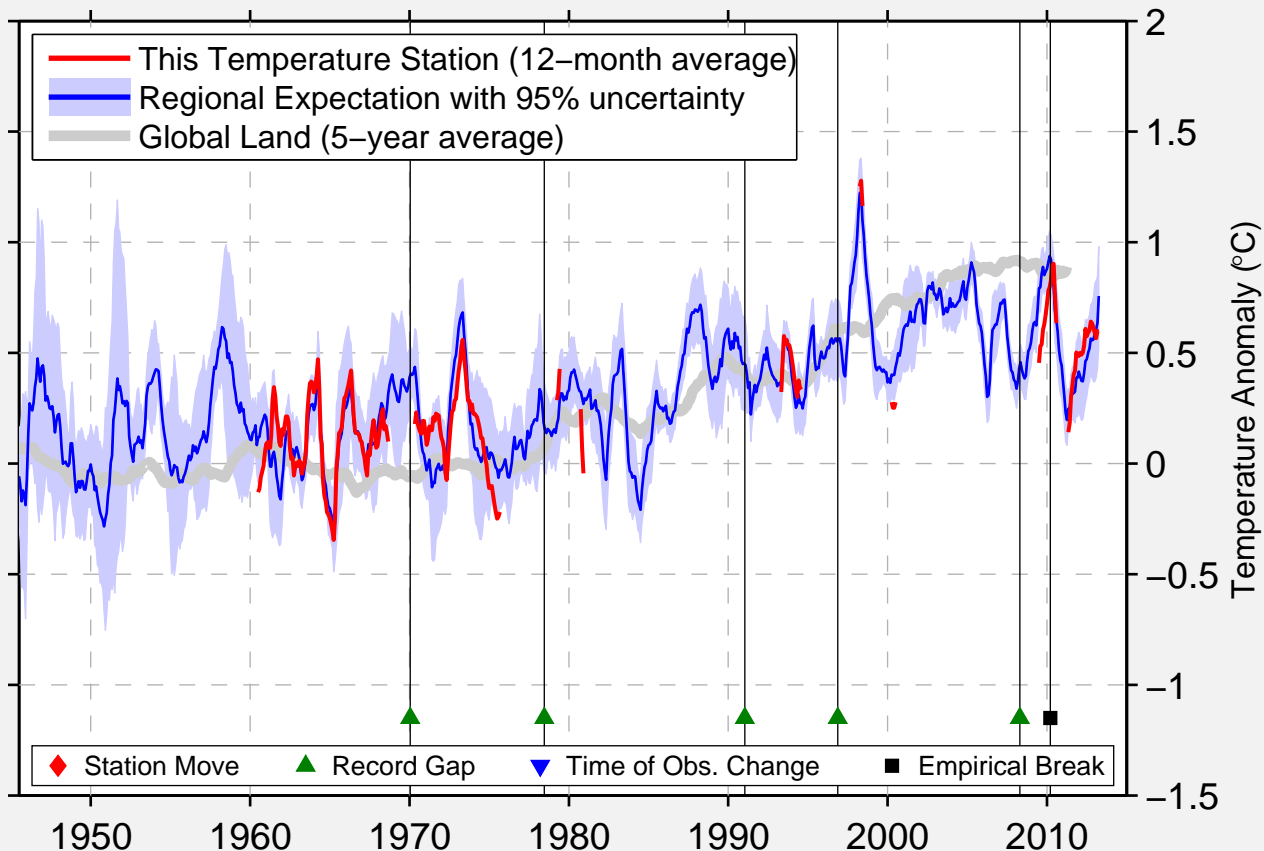

# KALIANGET (MADURA IS)

7.053 S, 113.970 E (Indonesia)

Data Quality Controlled and Aligned at Breakpoints

Berkeley Earth