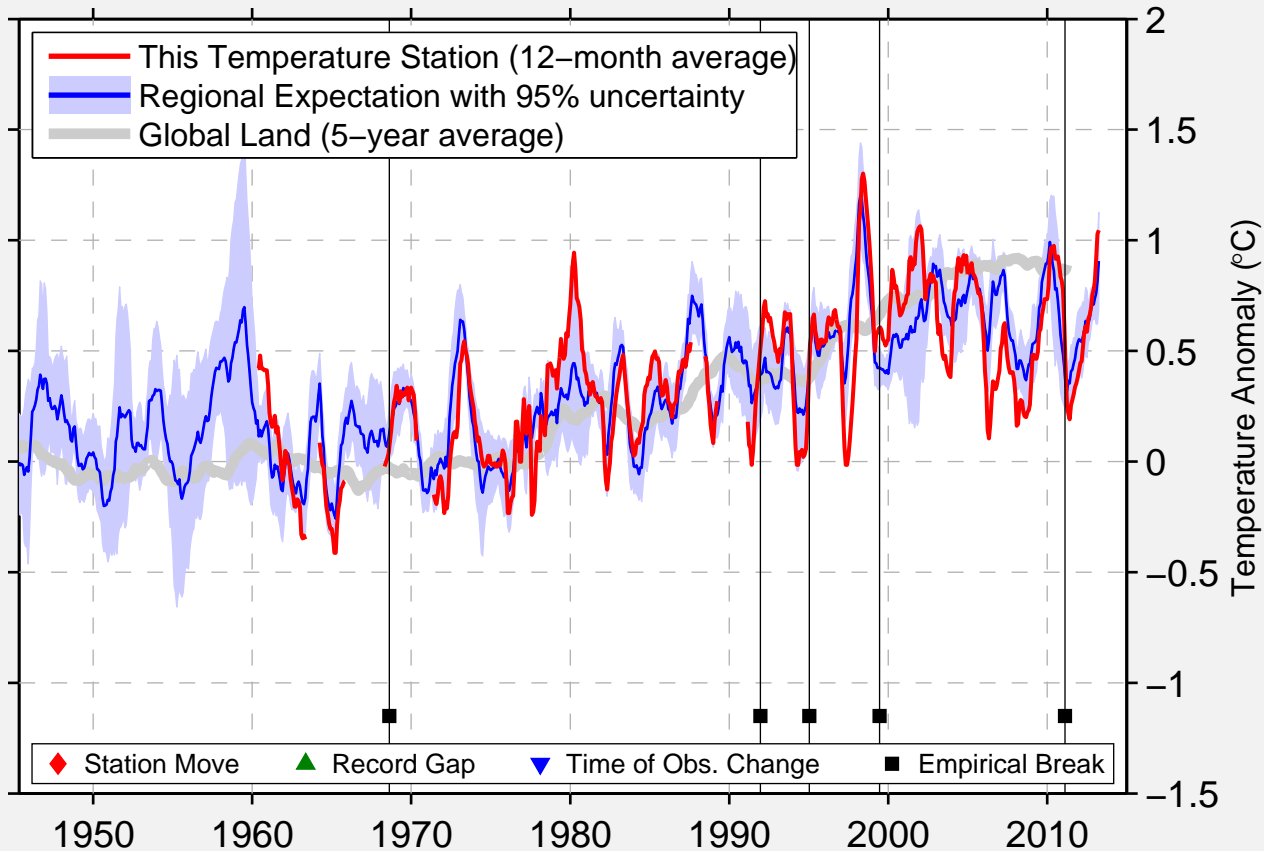

# CILACAP JAW

7.733 S, 109.017 E (Indonesia)

Data Quality Controlled and Aligned at Breakpoints

Berkeley Earth