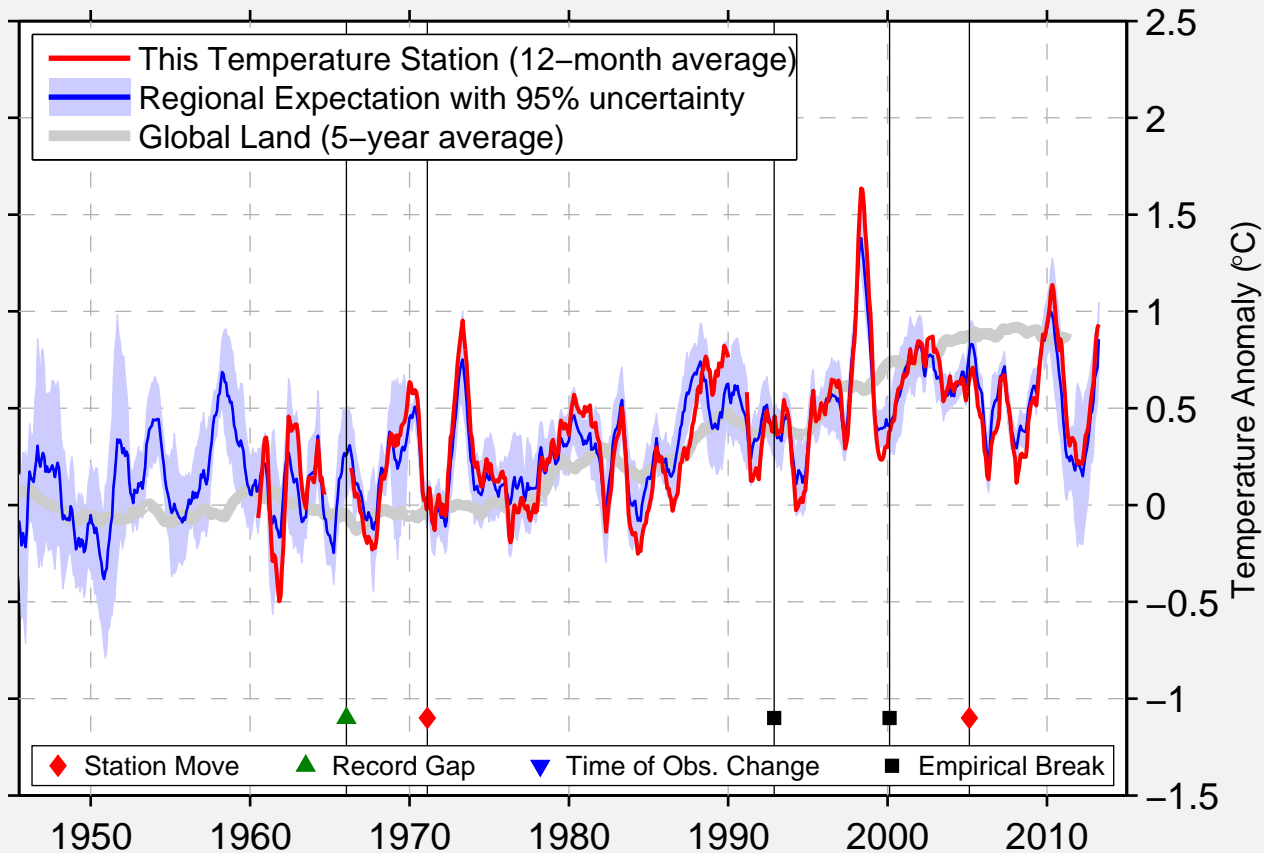

DENPASAR/NGURAH RAI

8.750 S, 115.167 E (Indonesia)

Data Quality Controlled and Aligned at Breakpoints

Berkeley Earth