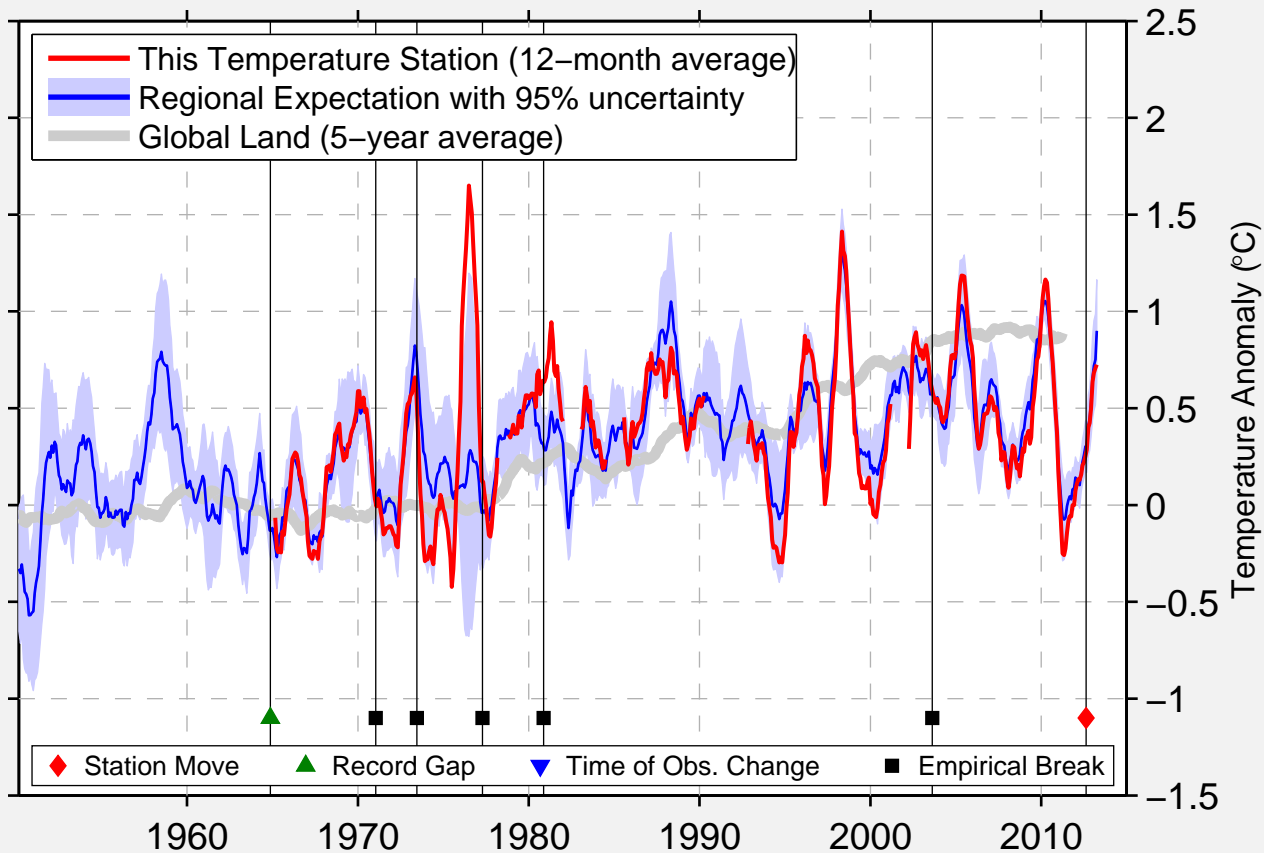

# WAINGAPU (MAU HAU) / SUMB

9.666 S, 120.313 E (Indonesia)

Data Quality Controlled and Aligned at Breakpoints

Berkeley Earth