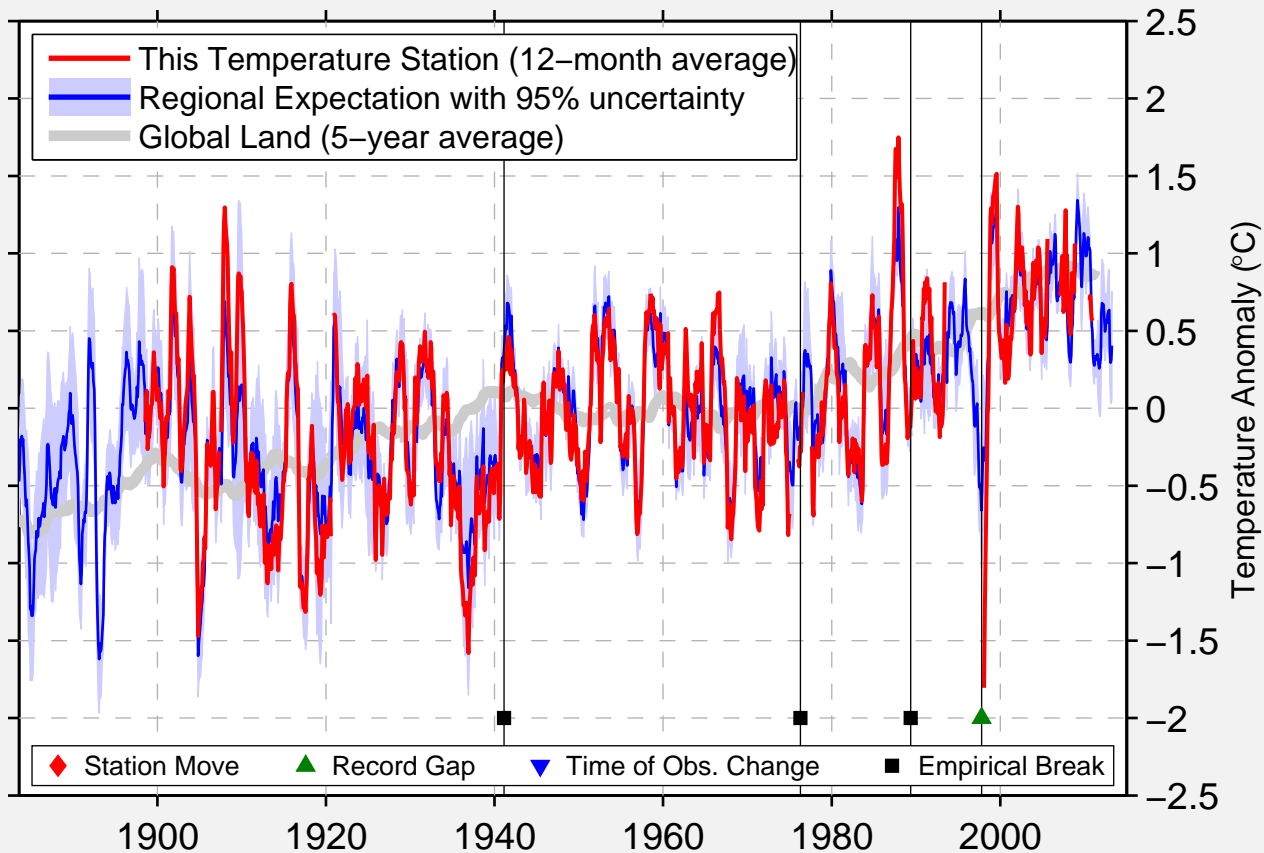

MUKTESWAR/KUMAON

29.467 N, 79.654 E (India)

Data Quality Controlled and Aligned at Breakpoints

Berkeley Earth