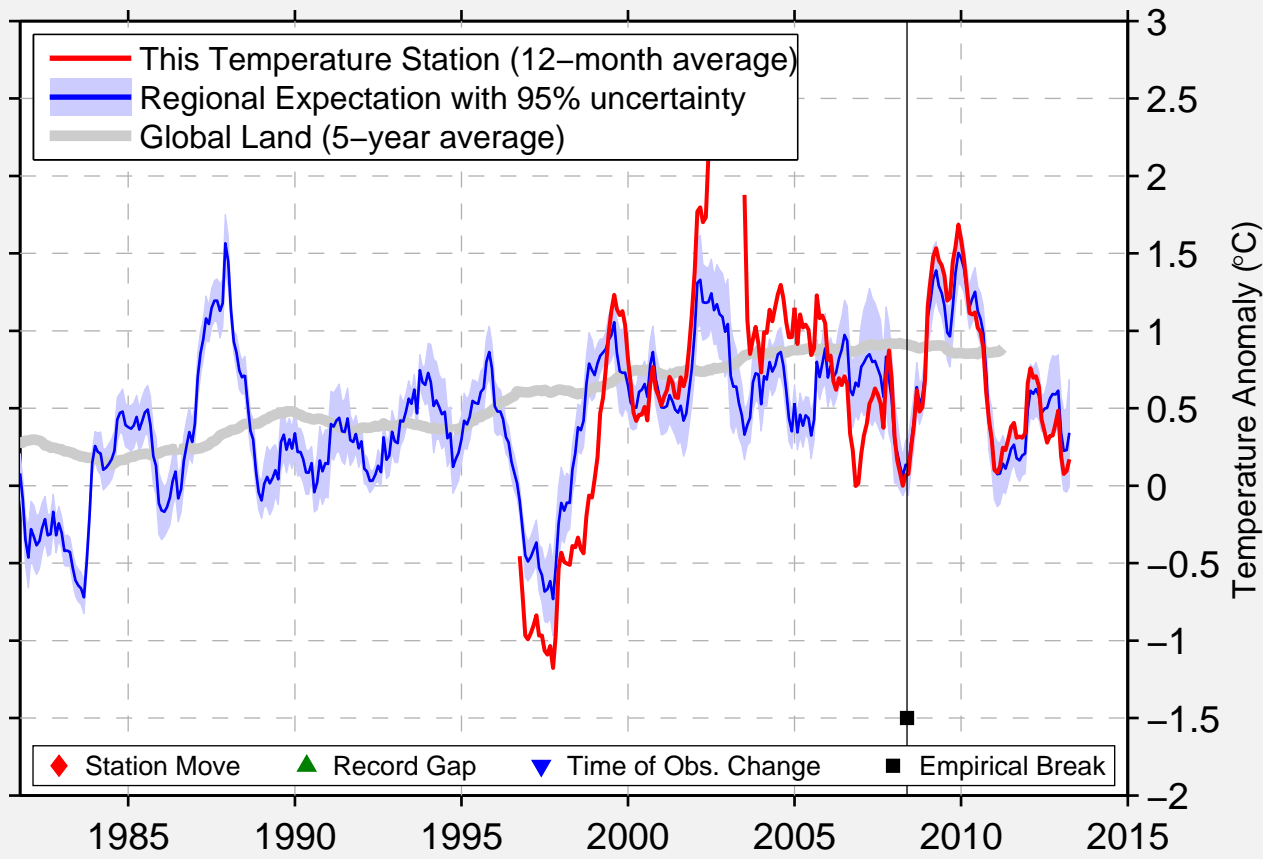

NEW DELHI/PALAM

28.567 N, 77.117 E (India)

Data Quality Controlled and Aligned at Breakpoints

Berkeley Earth