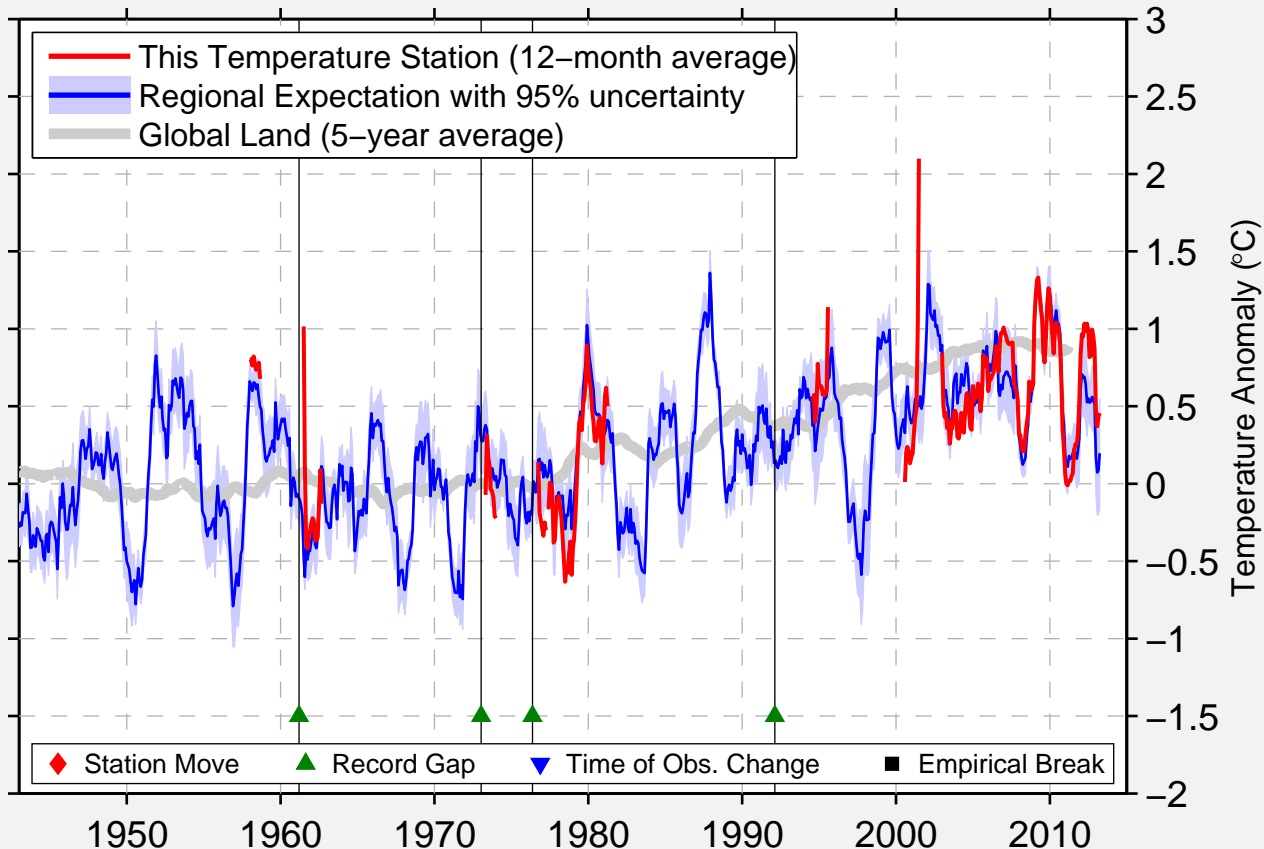

# BAREILLY

28.367 N, 79.400 E (India)

Data Quality Controlled and Aligned at Breakpoints

Berkeley Earth