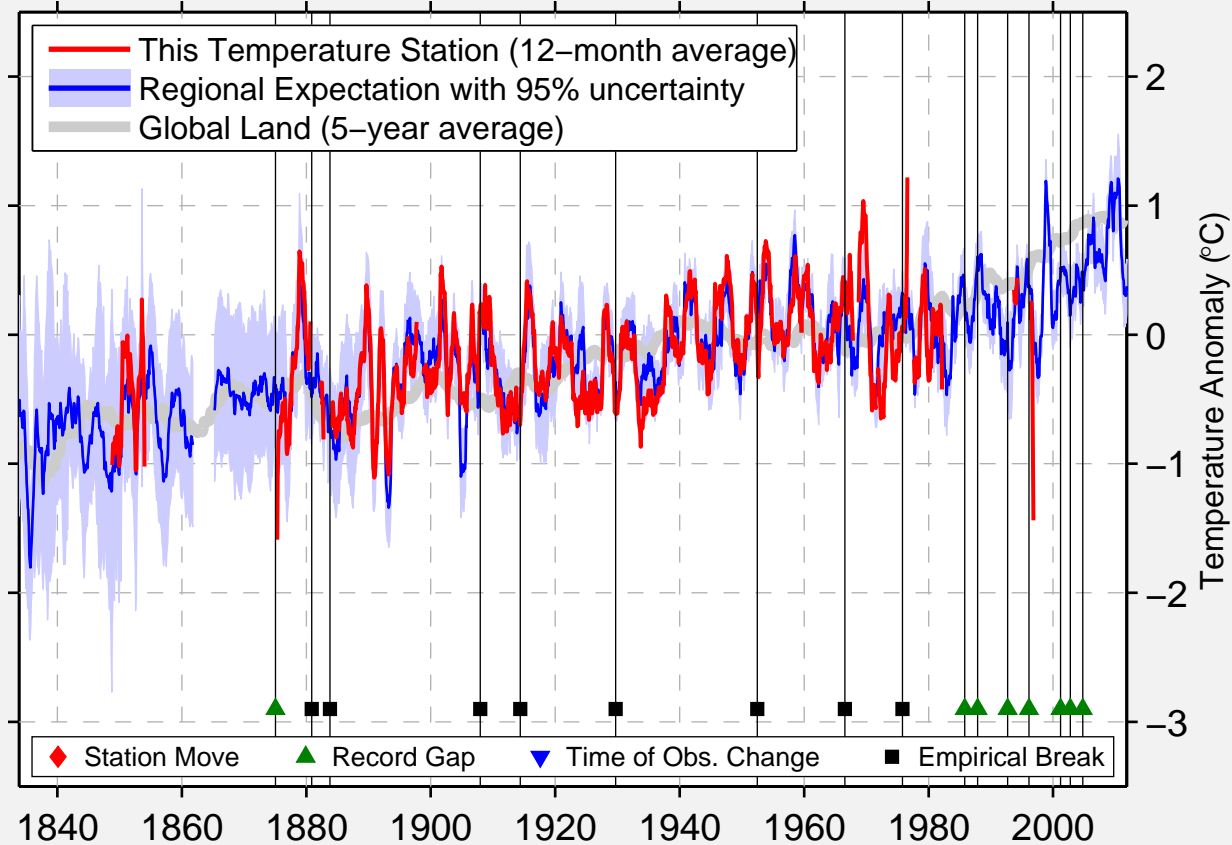

DARJEELING

27.051 N, 88.286 E (India)

Data Quality Controlled and Aligned at Breakpoints

Berkeley Earth