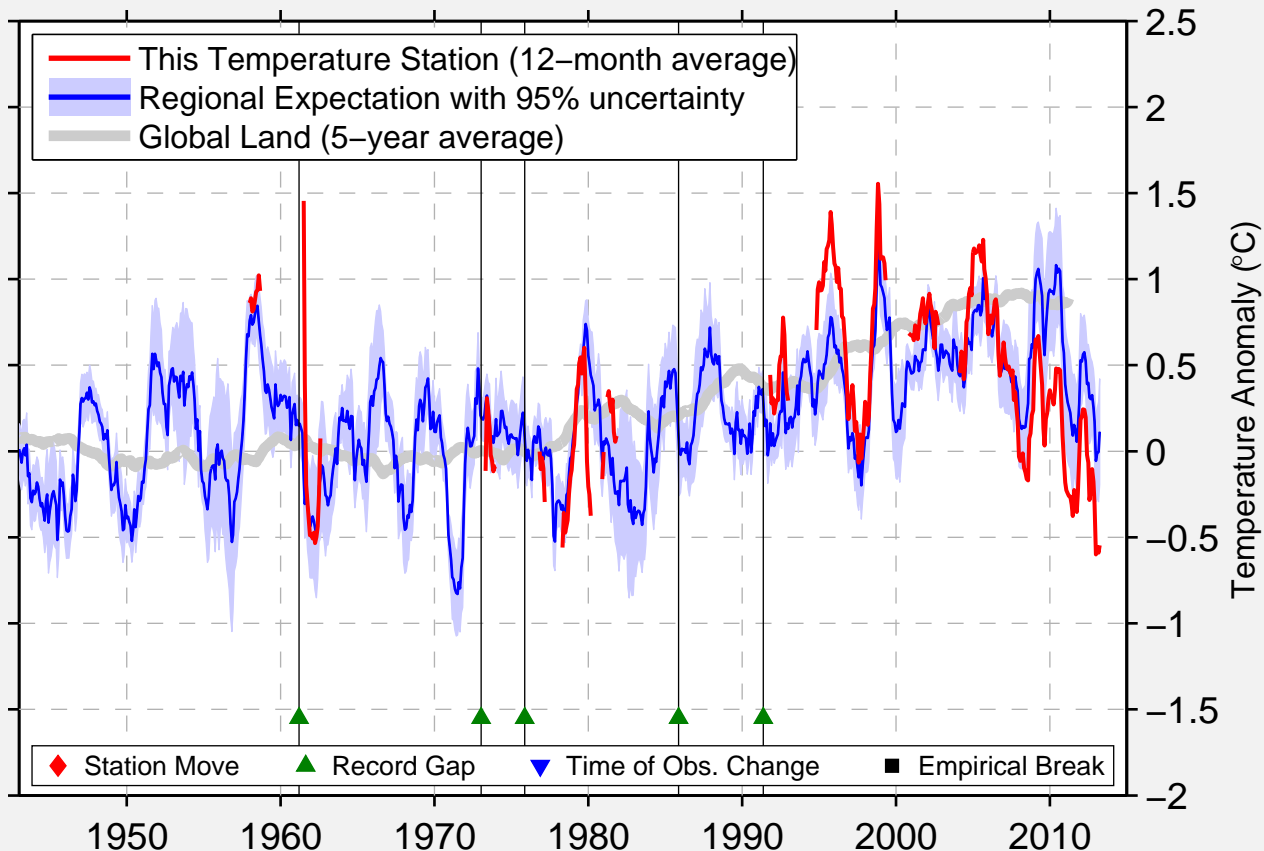

GORAKHPUR

26.750 N, 83.367 E (India)

Data Quality Controlled and Aligned at Breakpoints

Berkeley Earth