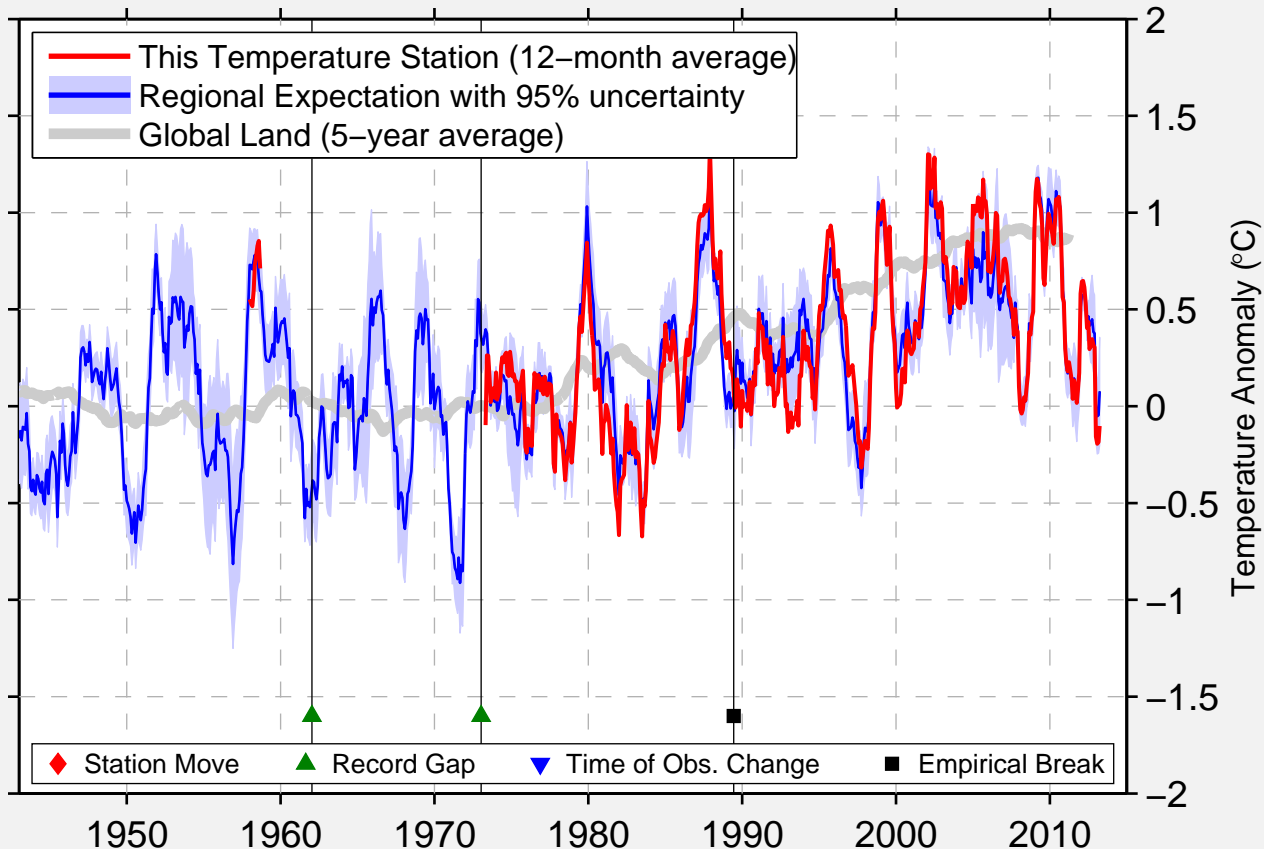

LUCKNOW/AMAUSI

26.750 N, 80.883 E (India)

Data Quality Controlled and Aligned at Breakpoints

Berkeley Earth