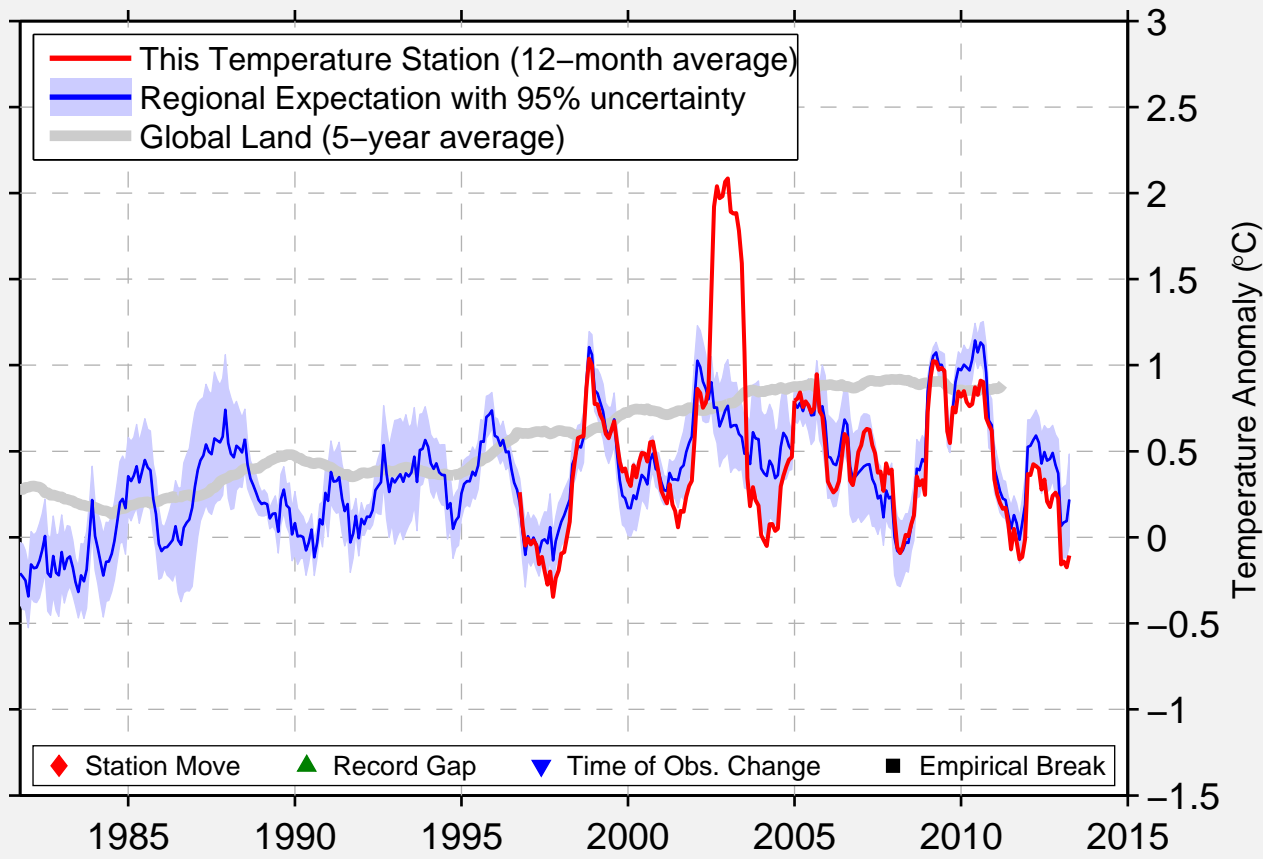

# VARANASI/BABATPUR

25.450 N, 82.867 E (India)

Data Quality Controlled and Aligned at Breakpoints

Berkeley Earth