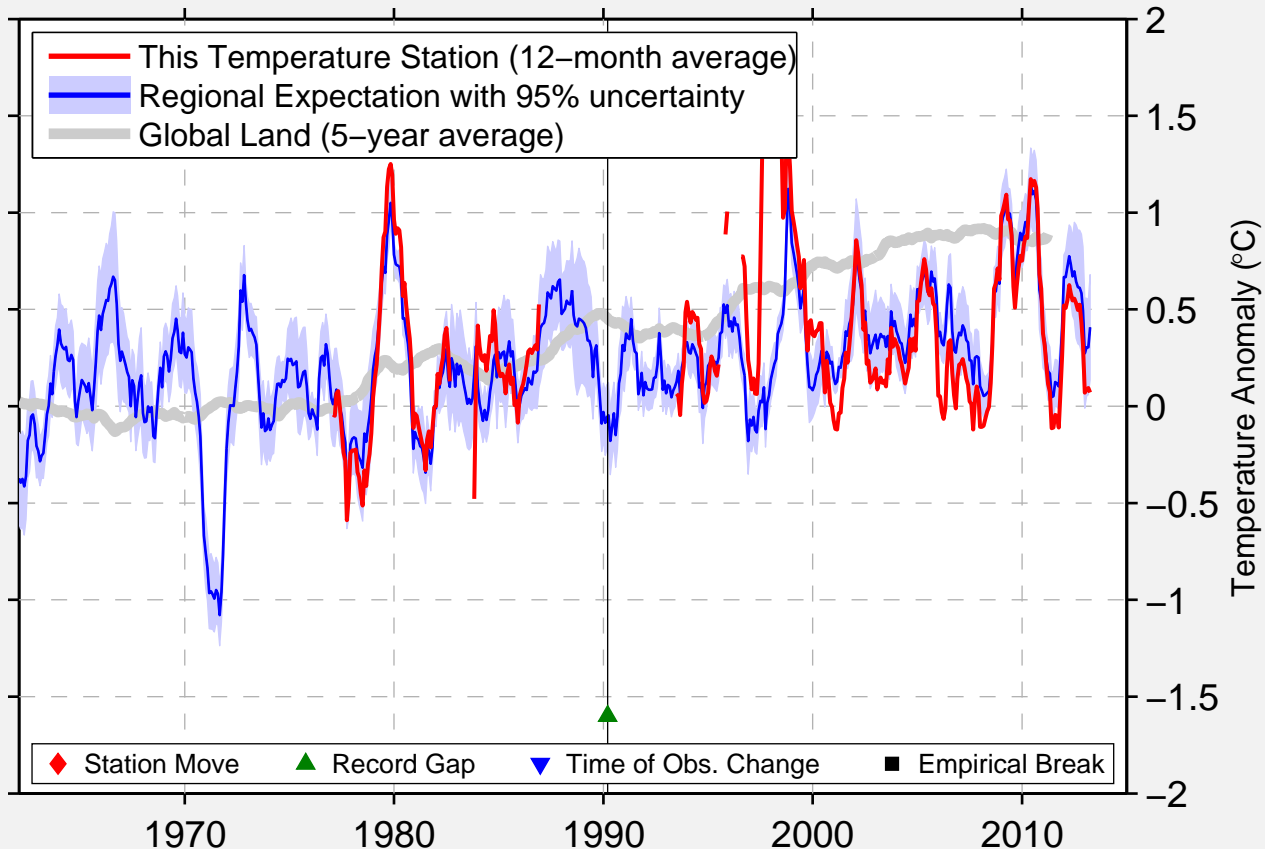

JAMSHEDPUR

22.817 N, 86.183 E (India)

Data Quality Controlled and Aligned at Breakpoints

Berkeley Earth