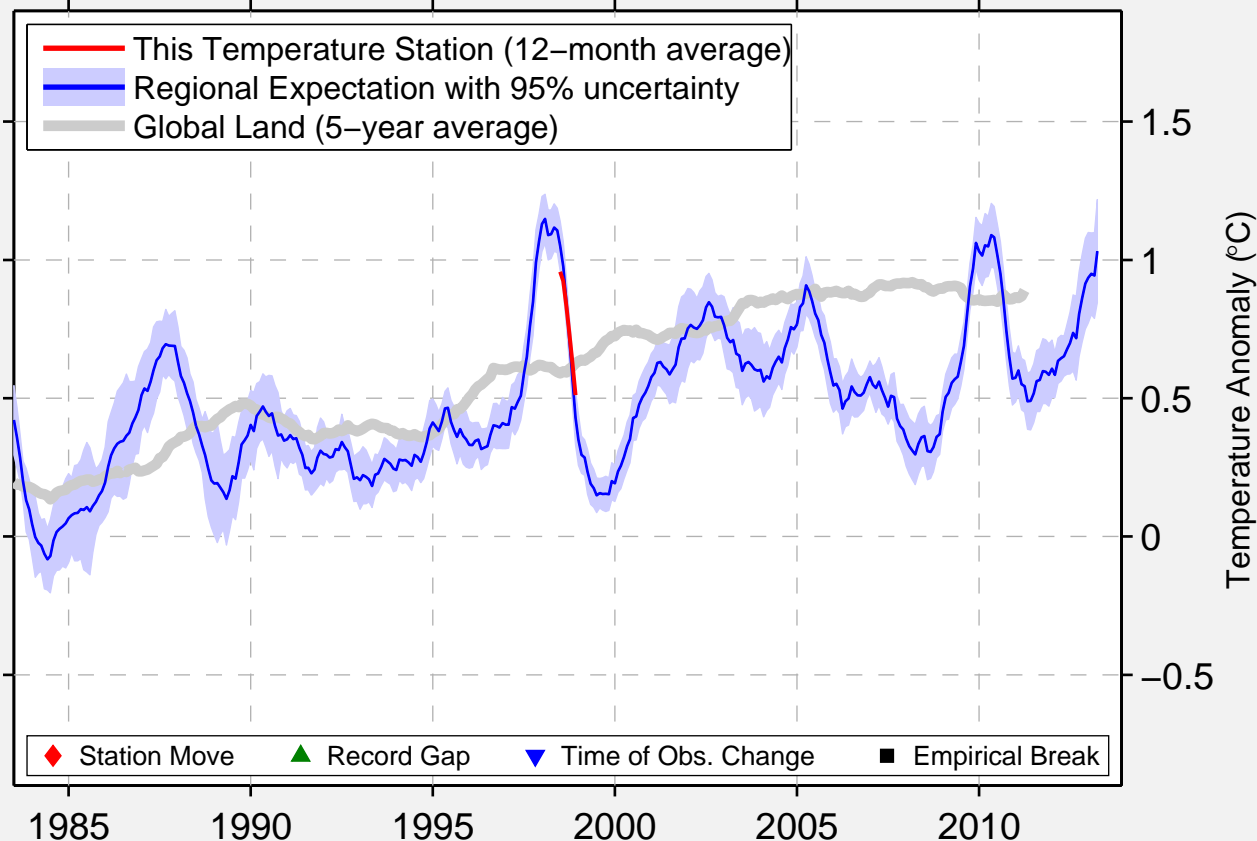

# SAMPALI

3.617 N, 98.800 E (Indonesia)

◆ Station Move    ▲ Record Gap    ▼ Time of Obs. Change    ■ Empirical Break